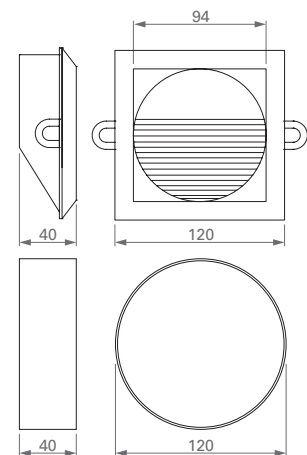

#### Installation

By recessed connection box.

DIMENSIONI / DIMENSIONS

BI GR FINITURA / FINISHING  
00 10 20 30 40 50 COLORE LED / LED COLOUR  
FOCALE / BEAM SPREAD

472-01-   00

CODICE / CODE

CE IP54

#### SPOTLIGHT with 1 LED 3 W

Alluminium cover.

Supply current: 700 mA constant.

Serial connection.

Consumption: 3.2 W.

Led power supply: code TRDC/700mA (pg. 187).

#### Installation

By recessed connection box.

DIMENSIONI / DIMENSIONS

BI GR FINITURA / FINISHING  
00 10 20 30 40 50 COLORE LED / LED COLOUR  
FOCALE / BEAM SPREAD

472-02-   00

CODICE / CODE

CE IP54