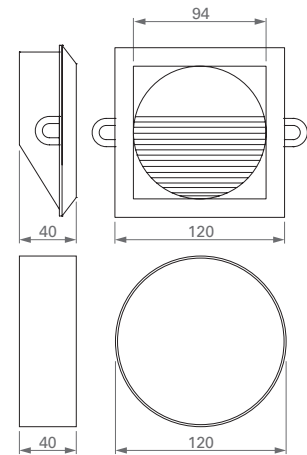

#### SPOTLIGHT with 1 LED 1 W

Alluminium cover.

Supply current: 350 mA constant.

Serial connection.

Consumption: 1.4 W.

Led power supply: code TRDC/350mA (pg. 185).

#### Installation

By recessed connection box.

DIMENSIONI / DIMENSIONS

BI GR FINITURA / FINISHING  
00 10 20 30 40 50 COLORE LED / LED COLOUR  
FOCALE / BEAM SPREAD

472-01-   00

CODICE / CODE

CE IP54

#### Installation

By recessed connection box.

DIMENSIONI / DIMENSIONS

BI GR FINITURA / FINISHING  
00 10 20 30 40 50 COLORE LED / LED COLOUR  
FOCALE / BEAM SPREAD

472-02-   00

CODICE / CODE

CE IP54