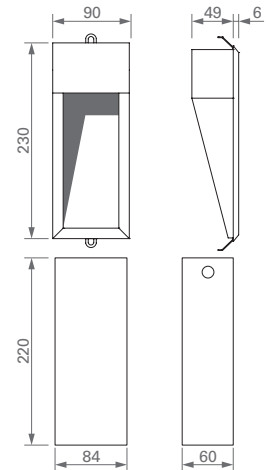

FOVEA 1

FARETTO FISSO con 1 LED da 1 W

Corpo in alluminio.

Alimentazione: in corrente continua 350 mA.

Collegamento in serie.

Consumo: 1,4 W.

Alimentatore consigliato: cod. TRDC/350mA (pg. 185).

Installazione

Tramite cassaforma (inclusa).

SPOTLIGHT with 1 LED 1 W

Alluminium cover.

Supply current: 350 mA constant.

Serial connection.

Consumption: 1.4 W.

Led power supply: code TRDC/350mA (pg. 185).

Installation

By recessed connection box (included).

480-01-

CODICE / CODE

DIMENSIONI / DIMENSIONS

FOVEA 2

FARETTO FISSO con 1 LED da 3 W

Corpo in alluminio.

Alimentazione: in corrente continua 700 mA.

Serial connection.

Consumption: 3.2 W.

Led power supply: code TRDC/700mA (pg. 187).

Installation

By recessed connection box (included).

480-02-

CODICE / CODE

DIMENSIONI / DIMENSIONS