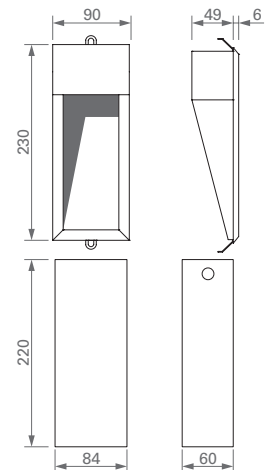

Tramite cassaforma (inclusa).

SPOTLIGHT with 1 LED 1 W

Alluminium cover.

Supply current: 350 mA constant.

Serial connection.

Consumption: 1.4 W.

Led power supply: code TRDC/350mA (pg. 185).

Installation

By recessed connection box (included).

480-01-

CODICE / CODE

DIMENSIONI / DIMENSIONS

FOVEA 2

FARETTO FISSO con 1 LED da 3 W

Corpo in alluminio.

Alimentazione: in corrente continua 700 mA.

Collegamento in serie.

Consumo: 3,2 W.

Alimentatore consigliato: cod. TRDC/700mA (pg. 187).

Installazione

Tramite cassaforma (inclusa).

SPOTLIGHT with 1 LED 3 W

Alluminium cover.

Supply current: 700 mA constant.

Serial connection.

Consumption: 3.2 W.

Led power supply: code TRDC/700mA (pg. 187).

Installation

By recessed connection box (included).

480-02-

CODICE / CODE

DIMENSIONI / DIMENSIONS