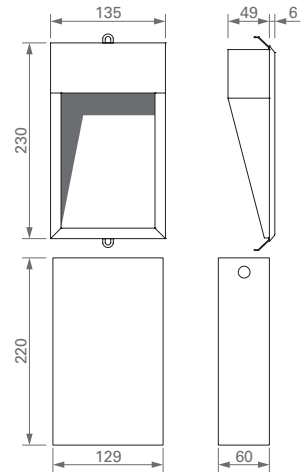

#### SPOTLIGHT with 2 LEDs 1 W

Alluminium cover.

Supply current: 350 mA constant.

Serial connection.

Consumption: 2.8 W.

Led power supply: code TRDC/350mA (pg. 185).

#### Installation

By recessed connection box (included).

482-01-   00

CODICE / CODE

DIMENSIONI / DIMENSIONS