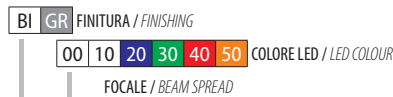

VOLCEI 1

FARETTO FISSO con 2 LED da 1 W

Corpo in alluminio.

Alimentazione: in corrente continua 350 mA.

Collegamento in serie.

Consumo: 2,8 W.

Alimentatore consigliato: cod. TRDC/350mA (pg. 185).

Installazione

Tramite cassaforma (inclusa).

SPOTLIGHT with 2 LEDs 1 W

Alluminium cover.

Supply current: 350 mA constant.

Serial connection.

Consumption: 2.8 W.

Led power supply: code TRDC/350mA (pg. 185).

Installation

By recessed connection box (included).

482-01-   00

CODICE / CODE

DIMENSIONI / DIMENSIONS

VOLCEI 2

FARETTO FISSO con 2 LED da 3 W

Corpo in alluminio.

Alimentazione: in corrente continua 700 mA.

Collegamento in serie.

Consumo: 6,4 W.

Alimentatore consigliato: cod. TRDC/700mA (pg. 187).

Installazione

Tramite cassaforma (inclusa).

SPOTLIGHT with 2 LEDs 3 W

Alluminium cover.

Supply current: 700 mA constant.

Serial connection.

Consumption: 6.4 W.

Led power supply: code TRDC/700mA (pg. 187).

Installation

By recessed connection box (included).