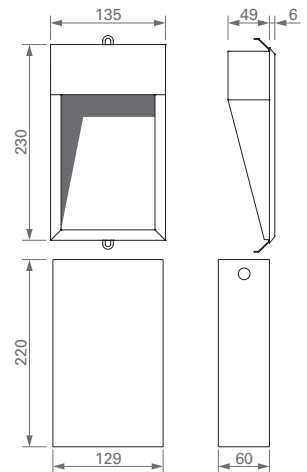

#### SPOTLIGHT with 2 LEDs 3 W

Alluminium cover.

Supply current: 700 mA constant.

Serial connection.

Consumption: 6.4 W.

Led power supply: code TRDC/700mA (pg. 187).

#### Installation

By recessed connection box (included).

482-02-   00

CODICE / CODE

DIMENSIONI / DIMENSIONS