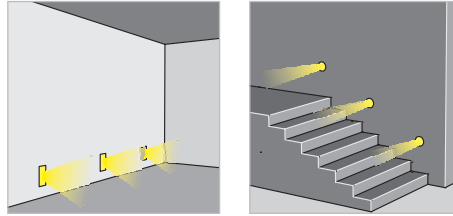

VOLCEI 1

FARETTO FISSO con 2 LED da 1 W

Corpo in alluminio.

Alimentazione: in corrente continua 350 mA.

Collegamento in serie.

Consumo: 2,8 W.

Alimentatore consigliato: cod. TRDC/350mA (pg. 185).

Installazione

Tramite cassaforma (inclusa).

SPOTLIGHT with 2 LEDs 1 W

Alluminium cover.

Supply current: 350 mA constant.

Serial connection.

Consumption: 2.8 W.

Led power supply: code TRDC/350mA (pg. 185).

Installation

By recessed connection box (included).

482-01-   00

CODICE / CODE

DIMENSIONI / DIMENSIONS

VOLCEI 2

FARETTO FISSO con 2 LED da 3 W

Corpo in alluminio.

Alimentazione: in corrente continua 700 mA.

Collegamento in serie.

Consumo: 6,4 W.

Alimentatore consigliato: cod. TRDC/700mA (pg. 187).

Installazione

Tramite cassaforma (inclusa).

SPOTLIGHT with 2 LEDs 3 W

Alluminium cover.

Supply current: 700 mA constant.

Serial connection.

Consumption: 6.4 W.

Led power supply: code TRDC/700mA (pg. 187).