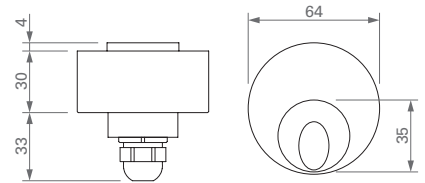

SULMO 5

FARETTO FISSO con 1 LED da 2 W

Corpo in alluminio.

Alimentazione: in corrente continua 500 mA.

Collegamento in serie.

Consumo: 2 W.

Alimentatore consigliato: cod. TRDC/500mA (pg. 186).

Installazione

Tramite cassaforma (inclusa).

SPOTLIGHT with 1 LED 2 W

Alluminium cover.

Supply current: 500 mA constant.

Serial connection.

Consumption: 2 W.

Led power supply: code TRDC/500mA (pg. 186).

Installation

By recessed connection box (included).