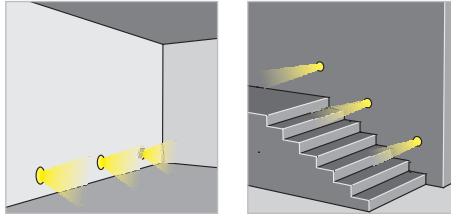

SULMO 5

FARETTO FISSO con 1 LED da 2 W

Corpo in alluminio.

Alimentazione: in corrente continua 500 mA.

Collegamento in serie.

Consumo: 2 W.

Alimentatore consigliato: cod. TRDC/500mA (pg. 186).

Installazione

Tramite cassaforma (inclusa).

SPOTLIGHT with 1 LED 2 W

Alluminium cover.

Supply current: 500 mA constant.

Serial connection.

Consumption: 2 W.

Led power supply: code TRDC/500mA (pg. 186).

Installation

By recessed connection box (included).