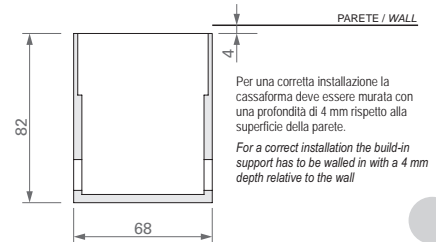

SULMO 5

FARETTO FISSO con 1 LED da 2 W

Corpo in alluminio.

Alimentazione: in corrente continua 500 mA.

Collegamento in serie.

Consumo: 2 W.

Alimentatore consigliato: cod. TRDC/500mA (pg. 186).

Installazione

Tramite cassaforma (inclusa).

SPOTLIGHT with 1 LED 2 W

Alluminium cover.

Supply current: 500 mA constant.

Serial connection.

Consumption: 2 W.

Led power supply: code TRDC/500mA (pg. 186).

Installation

By recessed connection box (included).