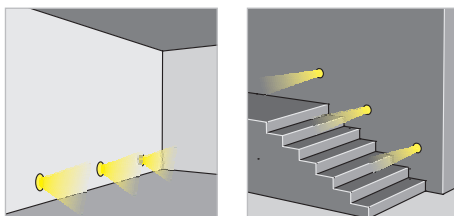

#### Installation

By recessed connection box (included).

DIMENSIONI / DIMENSIONS

BI	CR	GR	FINITURA / FINISHING			
00	10	20	30	40	50	COLORE LED / LED COLOUR
02	05	FOCALE / BEAM SPREAD				

474-02-

CODICE / CODE