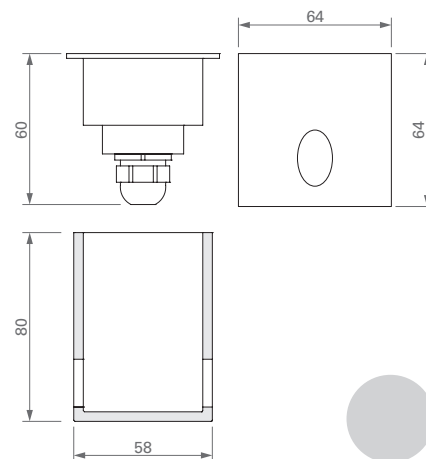

#### SPOTLIGHT with 1 LED 1 W

Alluminium cover.

Supply current: 350 mA constant.

Serial connection.

Consumption: 1.4 W.

Led power supply: code TRDC/350mA (pg. 185).

#### Installation

By recessed connection box (included).

DIMENSIONI / DIMENSIONS

BI	CR	GR	FINITURA / FINISHING			
00	10	20	30	40	50	COLORE LED / LED COLOUR
02	05	FOCALE / BEAM SPREAD				

474-02-

CODICE / CODE