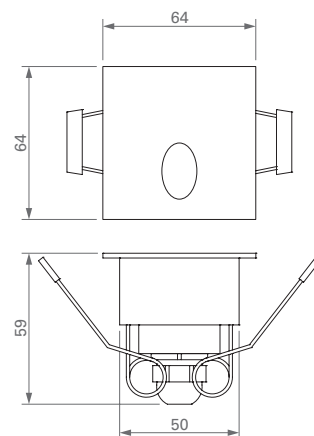

#### SPOTLIGHT with 1 LED 1 W

Alluminium cover.

Supply current: 350 mA constant.

Serial connection.

Consumption: 1.4 W.

Led power supply: code TRDC/350mA (pg. 185).

#### Installation

By springs.

DIMENSIONI / DIMENSIONS

BI	CR	GR	FINITURA / FINISHING			
00	10	20	30	40	50	COLORE LED / LED COLOUR
02	05	FOCALE / BEAM SPREAD				

474-01-

CODICE / CODE

CE IP40

#### Installation

By recessed connection box (included).

DIMENSIONI / DIMENSIONS

BI	CR	GR	FINITURA / FINISHING			
00	10	20	30	40	50	COLORE LED / LED COLOUR
02	05	FOCALE / BEAM SPREAD				

474-02-

CODICE / CODE