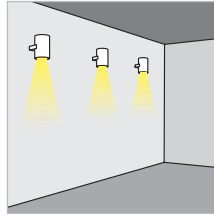

SCETIS 1

FARETTO ORIENTABILE con 3 LED da 1 W

Alimentazione: in corrente continua 350 mA.

Collegamento in serie.

Consumo: 4,2 W.

Alimentatore consigliato: cod. TRDC/350mA (pg. 185).

Installazione

Tramite viti.

ADJUSTABLE SPOTLIGHT with 3 LEDs 1 W

Supply current: 350 mA constant.

Serial connection.

Consumption: 4.2 W.

Led power supply: code TRDC/350mA (pg. 185).

Installation

By screws.

CR	GR	FINITURA / FINISHING				
00	10	20	30	40	50	COLORE LED / LED COLOUR
01	03	04	FOCALE / BEAM SPREAD			