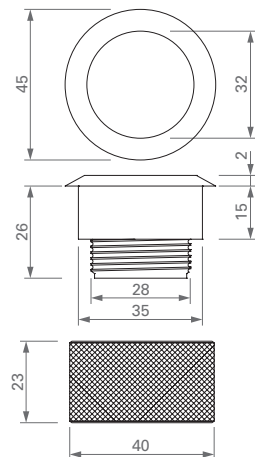

CE IP40 ø29

DIMENSIONI / DIMENSIONS

**Installazione**

Tramite dado di fissaggio.

*SPOTLIGHT RGB with 1 LED 3 W*

*Body: stainless steel AISI 316.*

*Consumption: 4.0 W.*

*To be used with Colour Control code SQR/RGB (pg. 200) or DMX-S2 (pg. 198) or DMX-S3 (pg. 200).*

*Installation*

*By fixing nut.*

FINITURA / FINISHING  
 COLORE LED / LED COLOUR  
 01 03 04 FOCALITÀ / BEAM SPREAD  
 611-01- AL 99   
 CODICE / CODE

CE IP65 ø36

DIMENSIONI / DIMENSIONS