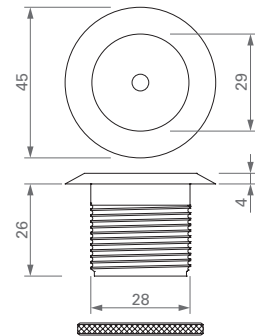

*SPOTLIGHT RGB with 1 LED 3 W*

*Consumption: 4.0 W.*

*To be used with Colour Control code SQR/RGB (pg. 200) or DMX-S2 (pg. 198) or DMX-S3 (pg. 200).*

*Installation*

*By fixing nut.*

CR GR FINITURA / FINISHING  
 COLORE LED / LED COLOUR  
 01 03 04 FOCALITÀ / BEAM SPREAD  
 610-01-  99   
 CODICE / CODE

CE IP40 ø29

DIMENSIONI / DIMENSIONS

*Installation*

*By fixing nut.*

FINITURA / FINISHING  
 COLORE LED / LED COLOUR  
 01 03 04 FOCALITÀ / BEAM SPREAD  
 611-01- AL 99   
 CODICE / CODE

CE IP65 ø36

DIMENSIONI / DIMENSIONS