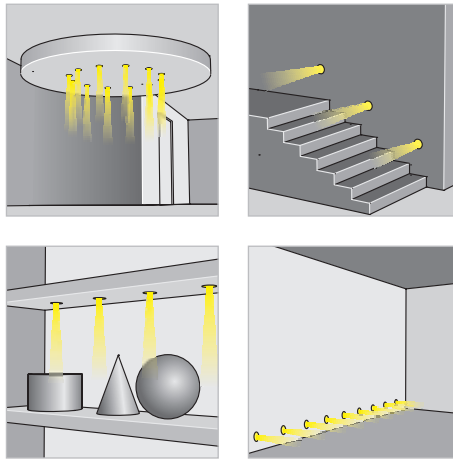

CELTIS 1

RGB LED full colour

FARETTO RGB con 1 LED da 3 W

Consumo: 4,0 W.

Da utilizzarsi con Modulo Controllo Colore SQR/RGB (pg. 200) o DMX-S2 (pg. 198) o DMX-S3 (pg. 200).

Installazione

Tramite dado di fissaggio.

SPOTLIGHT RGB with 1 LED 3 W

Consumption: 4.0 W.

To be used with Colour Control code SQR/RGB (pg. 200) or DMX-S2 (pg. 198) or DMX-S3 (pg. 200).

Installation

By fixing nut.

CR GR FINITURA / FINISHING
COLORE LED / LED COLOUR
01 03 04 FOCALITÀ / BEAM SPREAD
610-01- 99
CODICE / CODE

CE IP40 ø29

DIMENSIONI / DIMENSIONS

BASSIA 1

RGB LED full colour

FARETTO RGB con 1 LED da 3 W

Corpo: acciaio inox AISI 316.

Consumo: 4,0 W.

Da utilizzarsi con Modulo Controllo Colore SQR/RGB (pg. 200) o DMX-S2 (pg. 198) o DMX-S3 (pg. 200).

Installazione

Tramite dado di fissaggio.

SPOTLIGHT RGB with 1 LED 3 W

Body: stainless steel AISI 316.

Consumption: 4.0 W.

To be used with Colour Control code SQR/RGB (pg. 200) or DMX-S2 (pg. 198) or DMX-S3 (pg. 200).

Installation

By fixing nut.

FINITURA / FINISHING
COLORE LED / LED COLOUR
01 03 04 FOCALITÀ / BEAM SPREAD
611-01- AL 99
CODICE / CODE

CE IP65 ø36

DIMENSIONI / DIMENSIONS