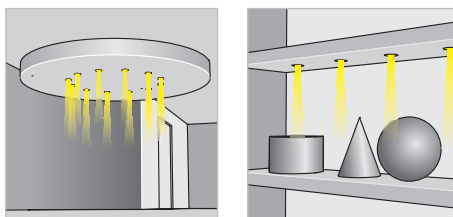

Installazione

Tramite molle.

SPOTLIGHT RGB with 1 LED 3 W

Spotlight fixed by springs.

Consumption: 4.0 W.

To be used with Colour Control code SQR/RGB (pg. 200) or DMX-S2 (pg. 198) or DMX-S3 (pg. 200).

Installation

By springs.

CR GR FINITURA / FINISHING
COLORE LED / LED COLOUR
01 03 04 FOCALE / BEAM SPREAD
612-01- **99**
 CODICE / CODE

CE IP40 ø43

DIMENSIONI / DIMENSIONS

SISON 1

RGB LED full colour

FARETTO RGB CON OTTICA ORIENTABILE

con 1 LED da 3 W

Corpo: acciaio inox.

Vetro: trasparente.

Consumo: 4,0 W.

Da utilizzarsi con Modulo Controllo Colore SQR/RGB (pg. 200) o DMX-S2 (pg. 198) o DMX-S3 (pg. 200).

Installazione

Tramite viti.

SPOTLIGHT RGB WITH ADJUSTABLE OPTICS

with 1 LED 3 W

Body: inox.

Glass: transparent.

Consumption: 4.0 W.

To be used with Colour Control code SQR/RGB (pg. 200) or DMX-S2 (pg. 198) or DMX-S3 (pg. 200).

Installation

By screws.

FINITURA / FINISHING
COLORE LED / LED COLOUR
06 08 FOCALE / BEAM SPREAD
602-01- **AO** **99**
 CODICE / CODE