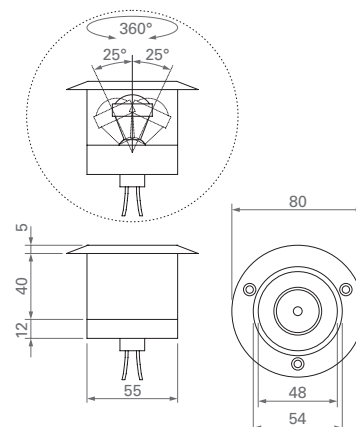

con 1 LED da 3 W

Corpo: acciaio inox.

Vetro: trasparente.

Consumo: 4,0 W.

Da utilizzarsi con Modulo Controllo Colore SQR/RGB (pg. 200) o DMX-S2 (pg. 198) o DMX-S3 (pg. 200).

Installazione

Tramite viti.

SPOTLIGHT RGB WITH ADJUSTABLE OPTICS

with 1 LED 3 W

Body: inox.

Glass: transparent.

Consumption: 4.0 W.

To be used with Colour Control code SQR/RGB (pg. 200) or DMX-S2 (pg. 198) or DMX-S3 (pg. 200).

Installation

By screws.

FINITURA / FINISHING
COLORE LED / LED COLOUR
06 08 FOCALE / BEAM SPREAD
602-01- **AO** **99**
 CODICE / CODE

CE IP67 ø56

DIMENSIONI / DIMENSIONS