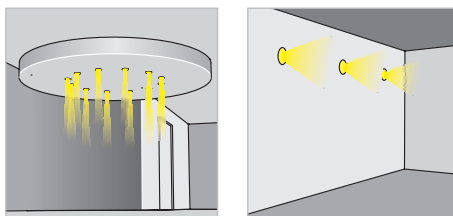

con 1 LED da 3 W

Corpo: acciaio inox.

Vetro: trasparente.

Consumo: 4,0 W.

Da utilizzarsi con Modulo Controllo Colore SQR/RGB (pg. 200) o DMX-S2 (pg. 198) o DMX-S3 (pg. 200).

Installazione

Tramite viti.

SPOTLIGHT RGB WITH ADJUSTABLE OPTICS

with 1 LED 3 W

Body: inox.

Glass: transparent.

Consumption: 4.0 W.

To be used with Colour Control code SQR/RGB (pg. 200) or DMX-S2 (pg. 198) or DMX-S3 (pg. 200).

Installation

By screws.

FINITURA / FINISHING
COLORE LED / LED COLOUR
06 08 FOCALE / BEAM SPREAD
602-01- **AO** **99**
 CODICE / CODE