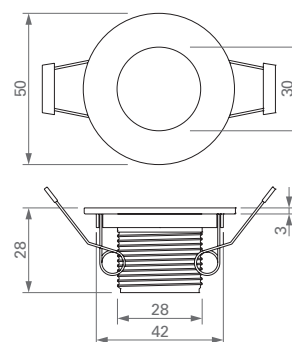

Installazione

Tramite molle.

SPOTLIGHT RGB with 1 LED 3 W

Spotlight fixed by springs.

Consumption: 4.0 W.

To be used with Colour Control code SQR/RGB (pg. 200) or DMX-S2 (pg. 198) or DMX-S3 (pg. 200).

Installation

By springs.

CR GR FINITURA / FINISHING
COLORE LED / LED COLOUR
01 03 04 FOCALE / BEAM SPREAD
612-01- **99**
 CODICE / CODE

CE IP40 ø43

DIMENSIONI / DIMENSIONS

SISON 1

RGB LED full colour

FARETTO RGB CON OTTICA ORIENTABILE

con 1 LED da 3 W

Corpo: acciaio inox.

Vetro: trasparente.

Consumo: 4,0 W.

Da utilizzarsi con Modulo Controllo Colore SQR/RGB (pg. 200) o DMX-S2 (pg. 198) o DMX-S3 (pg. 200).

Installazione

Tramite viti.

SPOTLIGHT RGB WITH ADJUSTABLE OPTICS

CE IP67 ø56

DIMENSIONI / DIMENSIONS