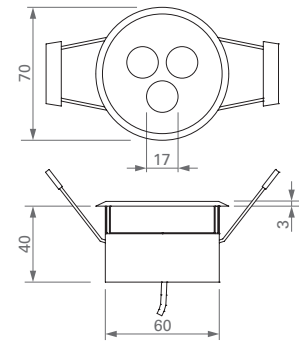

Installazione

Tramite molle.

SPOTLIGHT RGB with 3 LEDs 3 W

Spotlight fixed by springs.

Consumption: 9.0 W.

To be used with Colour Control code SQR/RGB (pg. 200) or DMX-S2 (pg. 198) or DMX-S3 (pg. 200).

Installation

By springs.

CR GR OR FINITURA / FINISHING
 COLORE LED / LED COLOUR
 01 03 04 FOCALE / BEAM SPREAD
 600-01- 99
 CODICE / CODE

CE IP64 ø63

DIMENSIONI / DIMENSIONS

CYNARA 1

RGB LED full colour

FARETTO FISSO RGB con 3 LED da 3 W

CE IP67 ø56

DIMENSIONI / DIMENSIONS