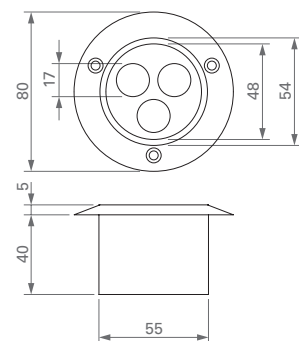

Consumption: 9.0 W.

To be used with Colour Control code SQR/RGB (pg. 200) or DMX-S2 (pg. 198) or DMX-S3 (pg. 200).

Installation

By screws.

FINITURA / FINISHING
 COLORE LED / LED COLOUR
 01 03 04 FOCALE / BEAM SPREAD
 607-01- AO 99
 CODICE / CODE

CE IP67 ø56

DIMENSIONI / DIMENSIONS