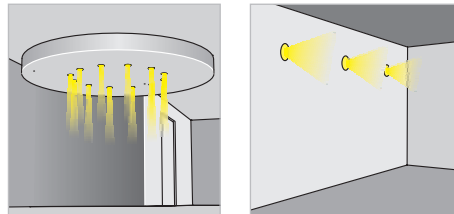

Vetro: trasparente.

Consumo: 9,0 W.

Da utilizzarsi con Modulo Controllo Colore SQR/RGB (pg. 200) o DMX-S2 (pg. 198) o DMX-S3 (pg. 200).

Installazione

Tramite viti.

SPOTLIGHT RGB with 3 LEDs 3 W

Glass: transparent.

Consumption: 9.0 W.

To be used with Colour Control code SQR/RGB (pg. 200) or DMX-S2 (pg. 198) or DMX-S3 (pg. 200).

Installation

By screws.

FINITURA / FINISHING
 COLORE LED / LED COLOUR
 01 03 04 FOCALE / BEAM SPREAD
 607-01- AO 99
 CODICE / CODE