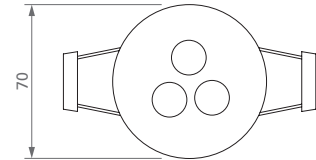

Installazione

Tramite molle.

SPOTLIGHT RGB with 3 LEDs 3 W

Spotlight fixed by springs.

Consumption: 9 W.

To be used with Colour Control code SQR/RGB (pg. 200) or DMX-S2 (pg. 198) or DMX-S3 (pg. 200).

Installation

By springs.

CR GR FINITURA / FINISHING
 COLORE LED / LED COLOUR
 01 03 04 FOCALITÀ / BEAM SPREAD
 628-01- 99
 CODICE / CODE

CE IP20 ø68

DIMENSIONI / DIMENSIONS

AKIS 1

RGB LED full colour

FARETTO FISSO RGB con 3 LED da 3 W

CE IP20 ø68

DIMENSIONI / DIMENSIONS