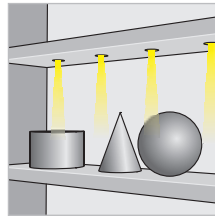

Installazione

Tramite molle.

SPOTLIGHT RGB with 3 LEDs 3 W

Spotlight fixed by springs.

Consumption: 9 W.

To be used with Colour Control code SQR/RGB (pg. 200) or DMX-S2 (pg. 198) or DMX-S3 (pg. 200).

Installation

By springs.

CR GR FINITURA / FINISHING
 COLORE LED / LED COLOUR
 01 03 04 FOCALITÀ / BEAM SPREAD
 628-01- 99
 CODICE / CODE

CE IP20 ø68

DIMENSIONI / DIMENSIONS

AKIS 1

RGB LED full colour

FARETTO FISSO RGB con 3 LED da 3 W