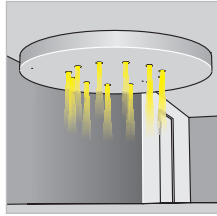

Installazione

Tramite molle.

SPOTLIGHT RGB with 3 LEDs 3 W

Spotlight fixed by springs.

Consumption: 9 W.

To be used with Colour Control code SQR/RGB (pg. 200) or DMX-S2 (pg. 198) or DMX-S3 (pg. 200).

Installation

By springs.

CR GR FINITURA / FINISHING
 COLORE LED / LED COLOUR
 01 03 04 FOCALITÀ / BEAM SPREAD
 628-01- 99
 CODICE / CODE

CE IP20 ø68

DIMENSIONI / DIMENSIONS

AKIS 1

RGB LED full colour

FARETTO FISSO RGB con 3 LED da 3 W

Faretto con fissaggio tramite molle.

Consumo: 9 W.

Da utilizzarsi con Modulo Controllo Colore SQR/RGB (pg. 200) o DMX-S2 (pg. 198) o DMX-S3 (pg. 200).

Installazione

Tramite molle.

SPOTLIGHT RGB with 3 LEDs 3 W

Spotlight fixed by springs.

Consumption: 9 W.

To be used with Colour Control code SQR/RGB (pg. 200) or DMX-S2 (pg. 198) or DMX-S3 (pg. 200).

Installation

By springs.

CR GR FINITURA / FINISHING
 COLORE LED / LED COLOUR
 01 03 04 FOCALITÀ / BEAM SPREAD
 618-01- 99
 CODICE / CODE