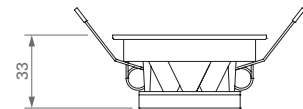

CR GR FINITURA / FINISHING
COLORE LED / LED COLOUR
01 03 04 FOCALITÀ / BEAM SPREAD
628-01- 99
CODICE / CODE

CE IP20 ø68

DIMENSIONI / DIMENSIONS

AKIS 1

RGB LED full colour

FARETTO FISSO RGB con 3 LED da 3 W

Faretto con fissaggio tramite molle.

Consumo: 9 W.

Da utilizzarsi con Modulo Controllo Colore SQR/RGB (pg. 200) o DMX-S2 (pg. 198) o DMX-S3 (pg. 200).

Installazione

Tramite molle.

SPOTLIGHT RGB with 3 LEDs 3 W

Spotlight fixed by springs.

Consumption: 9 W.

To be used with Colour Control code SQR/RGB (pg. 200) or DMX-S2 (pg. 198) or DMX-S3 (pg. 200).

Installation

By springs.