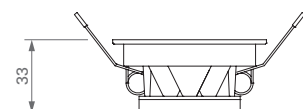

Spotlight fixed by springs.

Consumption: 9 W.

To be used with Colour Control code SQR/RGB (pg. 200) or DMX-S2 (pg. 198) or DMX-S3 (pg. 200).

Installation

By springs.

CR GR FINITURA / FINISHING
 COLORE LED / LED COLOUR
 01 03 04 FOCALITÀ / BEAM SPREAD
 618-01- 99
 CODICE / CODE

CE IP20 ø68

DIMENSIONI / DIMENSIONS