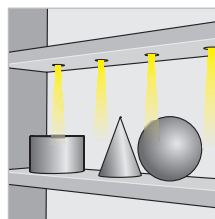

Faretto con fissaggio tramite molle.

Consumo: 9 W.

Da utilizzarsi con Modulo Controllo Colore SQR/RGB (pg. 200) o DMX-S2 (pg. 198) o DMX-S3 (pg. 200).

Installazione

Tramite molle.

SPOTLIGHT RGB with 3 LEDs 3 W

Spotlight fixed by springs.

Consumption: 9 W.

To be used with Colour Control code SQR/RGB (pg. 200) or DMX-S2 (pg. 198) or DMX-S3 (pg. 200).

Installation

By springs.

CR GR FINITURA / FINISHING
 COLORE LED / LED COLOUR
 01 03 04 FOCALITÀ / BEAM SPREAD
 618-01- 99
 CODICE / CODE