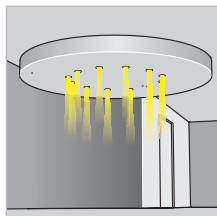

Faretto con fissaggio tramite molle.

Consumo: 9 W.

Da utilizzarsi con Modulo Controllo Colore SQR/RGB (pg. 200) o DMX-S2 (pg. 198) o DMX-S3 (pg. 200).

Installazione

Tramite molle.

SPOTLIGHT RGB with 3 LEDs 3 W

Spotlight fixed by springs.

Consumption: 9 W.

To be used with Colour Control code SQR/RGB (pg. 200) or DMX-S2 (pg. 198) or DMX-S3 (pg. 200).

Installation

By springs.

CR GR FINITURA / FINISHING
 COLORE LED / LED COLOUR
 01 03 04 FOCALITÀ / BEAM SPREAD
 618-01- 99
 CODICE / CODE