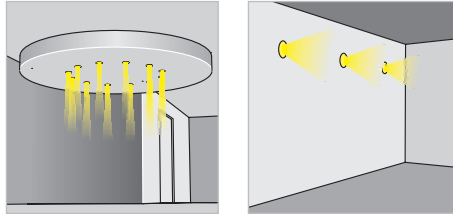

Installazione

Tramite molle.

SPOTLIGHT RGB with 3 LEDs 3 W

Material: aluminium.

Glass: frosted.

Consumption: 9 W.

To be used with Colour Control code SQR/RGB (pg. 200) or DMX-S2 (pg. 198) or DMX-S3 (pg. 200).

Installation

By springs.

AS BI GR FINITURA / FINISHING
COLORE LED / LED COLOUR
FOCALE / BEAM SPREAD
633-01- 99 00
CODICE / CODE

CE IP20 80x80

ROSS 1

RGB LED full colour

FARETTO FISSO RGB DA INCASSO
con 3 LED da 3 W

Corpo in alluminio.

Vetro: satinato.

Consumo: 9 W.

Da utilizzarsi con Modulo Controllo Colore SQR/RGB (pg. 200) o DMX-S2 (pg. 198) o DMX-S3 (pg. 200).

Installazione

Tramite cassaforma.

SPOTLIGHT RGB with 3 LEDs 3 W

Material: aluminium.

Glass: frosted.

Consumption: 9 W.

To be used with Colour Control code SQR/RGB (pg. 200) or DMX-S2 (pg. 198) or DMX-S3 (pg. 200).

Installation

By recessed connection box.

BI CR KS FINITURA / FINISHING
COLORE LED / LED COLOUR
FOCALE / BEAM SPREAD
634-01- 99 00
CODICE / CODE