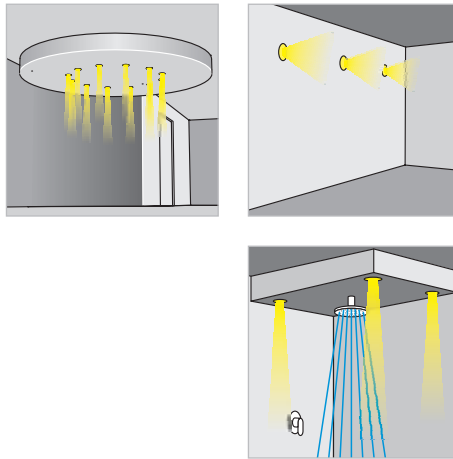

Corpo in alluminio.

Vetro: satinato.

Consumo: 9 W.

Da utilizzarsi con Modulo Controllo Colore SQR/RGB (pg. 200) o DMX-S2 (pg. 198) o DMX-S3 (pg. 200).

Installazione

Tramite cassaforma.

SPOTLIGHT RGB with 3 LEDs 3 W

Material: aluminium.

Glass: frosted.

Consumption: 9 W.

To be used with Colour Control code SQR/RGB (pg. 200) or DMX-S2 (pg. 198) or DMX-S3 (pg. 200).

Installation

By recessed connection box.

BI CR KS FINITURA / FINISHING
COLORE LED / LED COLOUR
FOCALE / BEAM SPREAD
634-01- 99 00
CODICE / CODE

CE IP20 IP65 grado di tenuta frontale IP degree front side ø70