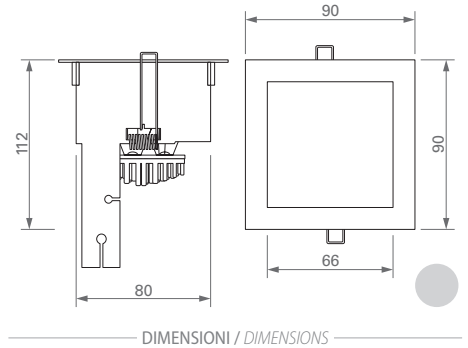

AS BI GR FINITURA / FINISHING
COLORE LED / LED COLOUR
FOCALE / BEAM SPREAD
633-01- 99 00
CODICE / CODE

CE IP20 80x80