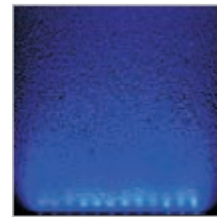

HELVIA

HELVIA 1

**PROFILO LED ORIENTABILE LUCE BIANCA
ALTA POTENZA PER INTERNO L = 50 cm**
Profilo orientabile per interno, con LED luce bianca ad alta potenza.

6 LED da 1 W.

Luce bianca: fredda – calda.

Focali: 10° – 30° – 45°.

Alimentazione: 24 V in corrente continua.

Consumo: 6 W.

Alimentatore consigliato: cod. TRDC/24/10 (pg. 183).

Installazione

Tramite staffa orientabile compresa nella fornitura.

Versione con LED RGB - vedi NIGE 1 (pg. 165).

*HIGH POWER WHITE LIGHT ADJUSTABLE
LINEAR LIGHTING – L = 50 cm*

Adjustable linear lighting profile.

6 LEDs 1 W.

White light: cold – warm.

Beam spread: 10° – 30° – 45°.

Supply current: 24 V constant.

Consumption: 6 W.

Led power supply: code TRDC/24/10 (pg. 183).

Installation

Adjustable support included.

LED RGB version - see NIGE 1 (pg. 165).