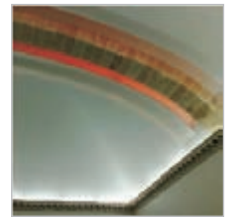

HELVIA

HELVIA 1

**PROFILO LED ORIENTABILE LUCE BIANCA
ALTA POTENZA PER INTERNO L = 50 cm**
Profilo orientabile per interno, con LED luce bianca ad alta potenza.

6 LED da 1 W.

Luce bianca: fredda – calda.

Focali: 10° – 30° – 45°.

Alimentazione: 24 V in corrente continua.

Consumo: 6 W.

Alimentatore consigliato: cod. TRDC/24/10 (pg. 183).

Installazione

Tramite staffa orientabile compresa nella fornitura.

Versione con LED RGB - vedi NIGE 1 (pg. 165).

*HIGH POWER WHITE LIGHT ADJUSTABLE
LINEAR LIGHTING – L = 50 cm*

Adjustable linear lighting profile.

6 LEDs 1 W.

White light: cold – warm.

Beam spread: 10° – 30° – 45°.

Supply current: 24 V constant.

Consumption: 6 W.

Led power supply: code TRDC/24/10 (pg. 183).

Installation

Adjustable support included.

LED RGB version - see NIGE 1 (pg. 165).