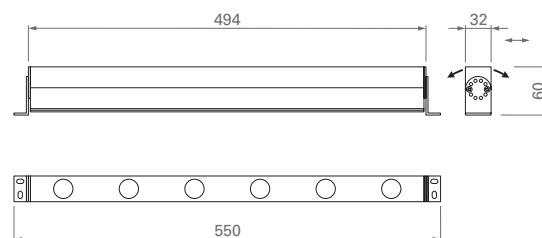

*HIGH POWER WHITE LIGHT ADJUSTABLE
LINEAR LIGHTING – L = 100 cm*

Adjustable linear lighting profile.

12 LEDs 1 W.

White light: cold – warm.

Beam spread: 10° – 30° – 45°.

Supply current: 24 V constant.

Consumption: 12 W.

Led power supply: code TRDC/24/20 (pg. 183).

Installation

Adjustable support included.

LED RGB version - see NIGE 2 (pg. 165).

FINITURA / FINISHING

00 10 COLORE LED / LED COLOUR

01 03 04 FOCALITÀ / BEAM SPREAD

342-02- GR

CODICE / CODE

HELVIA 1 (340-01)

CE | IP40

HELVIA 2 (342-02)

DIMENSIONI / DIMENSIONS