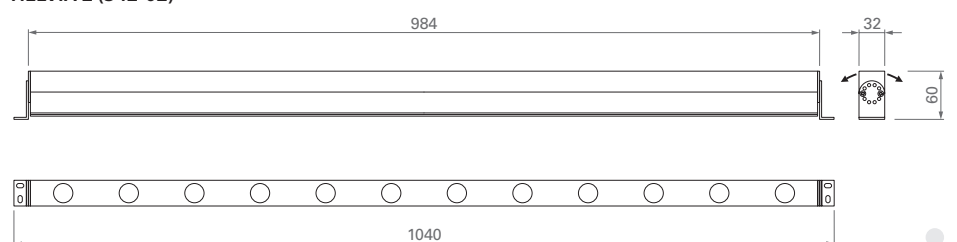

*HIGH POWER WHITE LIGHT ADJUSTABLE
LINEAR LIGHTING – L = 100 cm*

Adjustable linear lighting profile.

12 LEDs 1 W.

White light: cold – warm.

Beam spread: 10° – 30° – 45°.

Supply current: 24 V constant.

Consumption: 12 W.

342-02- GR

CODICE / CODE

HELVIA 1 (340-01)

CE | IP40

HELVIA 2 (342-02)

DIMENSIONI / DIMENSIONS