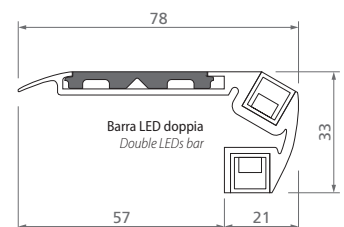

SU RICHIESTA: profili per gradini predisposti per alloggiare LED ad emissione di luce verso l'alto e verso il basso.

STEPS LIGHTING PROFILE

- Step profile in matt black or natural anodized aluminium.
- Profile equipped with diffuser led curved 45°.
- LEDs 12V.
- LEDs colours; white, blue, red.
- Non-slip material.
- Maximum length: 3 m.
- Available in different lengths on request.
- LED power supply: code TRDC/12V (pg. 182).

Installation

With screws hidden by non-slip material.

PARTS OF THE PROFILE

- 1 aluminium profile;
- 1 linear polycarbonate profile with LEDs;
- 1 non-slip material;
- 2 step head.

ON REQUEST: step lighting profile with up and down LEDs emission.

LIAN 1

PROFILO CON BARRA LED SINGOLA
SINGLE LED's BAR

| Colore Color | N. LED al m LEDs/m | Consumo al m Consumption / m |
|-----------------|-----------------------|---------------------------------|
| Bianco / White | 20 | 4,8 W |
| Blu / Blue | 10 | 2,4 W |
| Rosso / Red | 10 | 2,4 W |

LIAN 2

PROFILO CON BARRA LED DOPPIA
DOUBLE LED's BAR

DIMENSIONI / DIMENSIONS

DIMENSIONI / DIMENSIONS

FINITURA / FINISHING

01 20 40 COLORE LED / LED COLOUR

FOCALE / BEAM SPREAD

345-01- NE 00