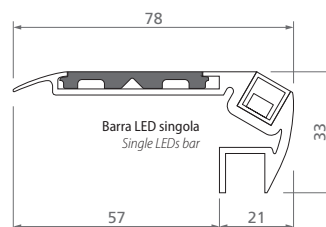

Installation

With screws hidden by non-slip material.

PARTS OF THE PROFILE

- 1 aluminium profile;
- 1 linear polycarbonate profile with LEDs;
- 1 non-slip material;
- 2 step head.

ON REQUEST: step lighting profile with up and down LEDs emission.

LIAN 1

PROFILO CON BARRA LED SINGOLA
SINGLE LED's BAR

| Colore Color | N. LED al m LEDs/m | Consumo al m Consumption / m |
|-----------------|-----------------------|---------------------------------|
| Bianco / White | 20 | 4,8 W |
| Blu / Blue | 10 | 2,4 W |
| Rosso / Red | 10 | 2,4 W |

LIAN 2

PROFILO CON BARRA LED DOPPIA
DOUBLE LED's BAR

DIMENSIONI / DIMENSIONS

DIMENSIONI / DIMENSIONS

FINITURA / FINISHING

01 20 40 COLORE LED / LED COLOUR

FOCALE / BEAM SPREAD

345-01- NE 00