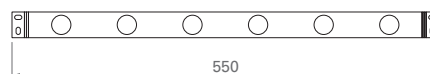

Sistema DMX-S1 (pg. 196) o DMX-S4 (pg. 202) per sincronia colore di più unità.

Installazione

Tramite staffa orientabile compresa nella fornitura.

WALL WASHER RGB HIGH POWER LINEAR LIGHTING PROFILE – L = 100 cm

Adjustable Wall Washer L = 100 cm.

12 LEDs 3 W.

Voltage input: 220-240 VAC / 50-60 Hz

Consumption: 36 W.

To be used with colour control module cod. QR/RGB (pg. 194) for just Nr. 1 spot.

To be used with DMX-S1 (pg. 196) or DMX-S4 (pg. 202) for more than Nr. 1 spot.

Installation

Adjustable support included.

NIGE 1 (670-01)

CE | IP40

NIGE 2 (671-02)

DIMENSIONI / DIMENSIONS

FINITURA / FINISHING

COLORE LED / LED COLOUR