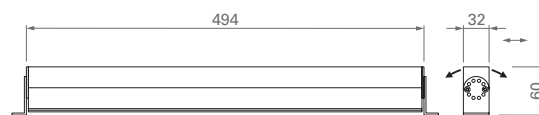

Installation

Adjustable support included.

NIGE 1 (670-01)