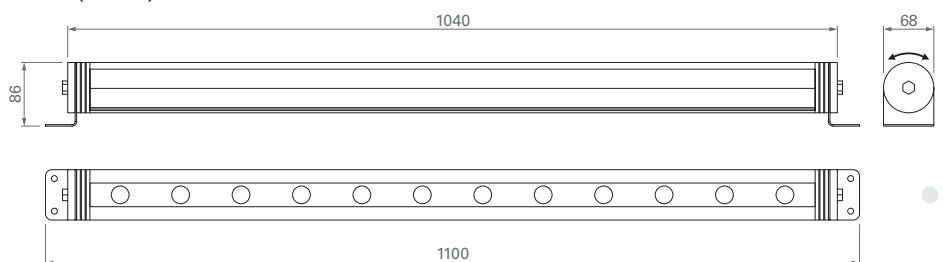

### Installazione

Tramite staffa orientabile compresa nella fornitura.

*ADJUSTABLE POLYCARBONATE*

*WALL WASHER RGB – L = 100 cm*

*Adjustable Wall Washer L = 100 cm.*

*12 LEDs 3 W.*

*Voltage input: 220-240 VAC / 50-60 Hz.*

### Installation

Adjustable support included.

FINITURA / FINISHING

COLORE LED / LED COLOUR

01 03 04 FOCALITÀ / BEAM SPREAD

681-02- GR 99

CODICE / CODE

SELIA 1 (680-01)

CE IP65

SELIA 2 (681-02)

DIMENSIONI / DIMENSIONS