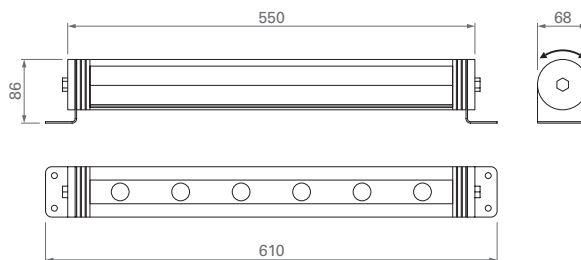

### Installazione

Tramite staffa orientabile compresa nella fornitura.

*ADJUSTABLE POLYCARBONATE*

*WALL WASHER RGB – L = 100 cm*

*Adjustable Wall Washer L = 100 cm.*

*12 LEDs 3 W.*

*Voltage input: 220-240 VAC / 50-60 Hz.*

### Installation

Adjustable support included.

FINITURA / FINISHING

COLORE LED / LED COLOUR

01 03 04 FOCALITÀ / BEAM SPREAD

681-02- GR 99

CODICE / CODE

SELIA 1 (680-01)

CE IP65

SELIA 2 (681-02)

DIMENSIONI / DIMENSIONS