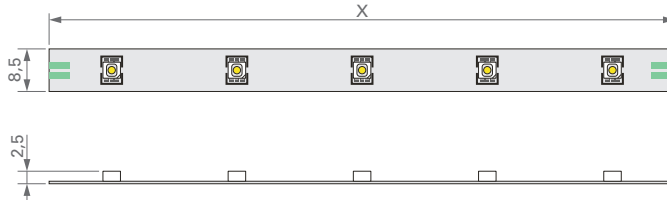

## STRISCE FLESSIBILI ALTA LUMINOSITÀ

Larghezza della striscia: 8,5 mm.

Alimentazione: 24 V in corrente continua.

Alimentatore consigliato: cod. TRDC/24V (pg. 183).

*HIGH BRIGHTNESS FLEXIBLE*

*MONOCHROMATIC STRIPS WITH SMD LEDs*

*Strips width: 8.5 mm.*

*Supply current: 24 V constant.*

*Led power supply: code TRDC/24V (pg. 183).*

Colore Colour	Codice Code	LED LED	Lumen/m Lumen/m	Separ. ogni (x) Section. every (x)	Potenza (W/m) Power (W/m)
Bianco freddo Cold white	LSFH-50WH	50	300	5 led – 100 mm	7,0 W/m
	LSFH-100WH	100	600	5 led – 50 mm	13,0 W/m
	LSFH-150WH	150	1000	5 led – 33 mm	20,0 W/m
	LSFH-200WH	200	1200	5 led – 25 mm	26,0 W/m
Bianco caldo Warm white	LSFH-50WHw	50	300	5 led – 100 mm	7,0 W/m
	LSFH-100WHw	100	600	5 led – 50 mm	13,0 W/m
	LSFH-150WHw	150	1000	5 led – 33 mm	20,0 W/m
	LSFH-200WHw	200	1200	5 led – 25 mm	26,0 W/m

Circuito di esempio – Sample circuit

DIMENSIONI / DIMENSIONS