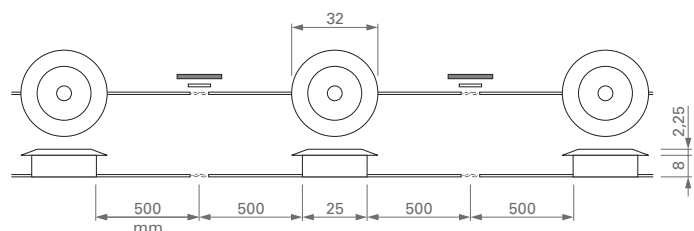

LIGHT FITTING with 1 LED 1 W

Alluminium cover.

Supply current: 350 mA constant.

Serial connection.

Consumption: 1.4 W.

Led power supply: code TRDC/350mA (pg. 185).

Installation

By pressure or glue.

Most suggested installations:

- Childrens' room.
- Hotels hallway, private house.

Installazione Installation

CE IP40 ø25

CR GR FINITURA / FINISHING
00 10 20 30 40 50 COLORE LED / LED COLOUR
FOCALE / BEAM SPREAD

324-01- 06

CODICE / CODE

DIMENSIONI / DIMENSIONS