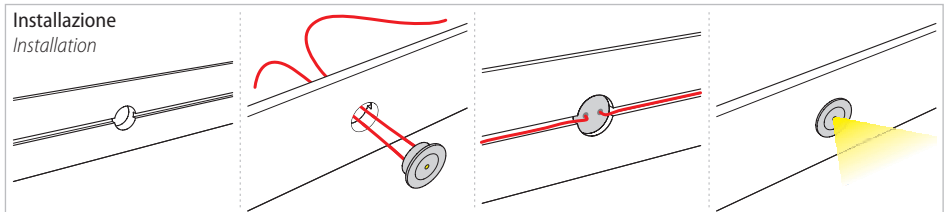

Installazione Installation

CE IP40 ø25

CR GR FINITURA / FINISHING
00 10 20 30 40 50 COLORE LED / LED COLOUR
FOCALE / BEAM SPREAD

324-01-   06

CODICE / CODE