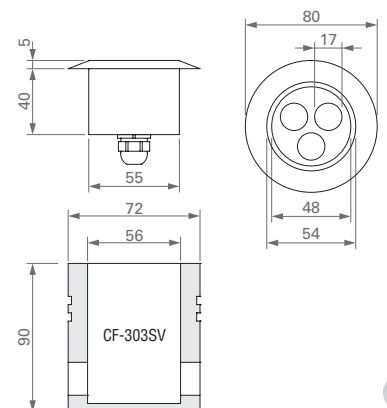

LED RGB version

For LED RGB version see NIDA 2 (pg. 55).

FINITURA / FINISHING

00 10 20 30 40 50 COLORE LED / LED COLOUR

01 03 04 FOCALITÀ / BEAM SPREAD

309-02- AO

CODICE / CODE

CE IP67 ø56 per installazione senza cassaforma for installation without connection box

DIMENSIONI / DIMENSIONS