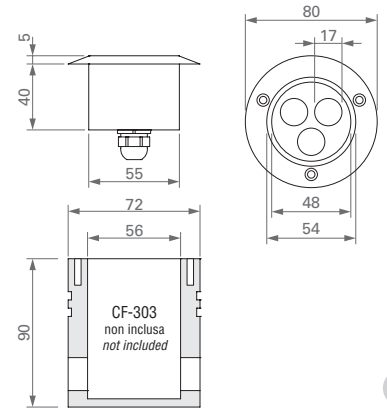

SOLOMO 1

FARETTO con 3 LED da 1 W

Vetro: trasparente.

Alimentazione: in corrente continua 350 mA.

Collegamento in serie.

Consumo: 4,5 W.

Alimentatore consigliato: cod. TRDC/350mA (pg. 185).

In opzione: CASSAFORMA cod. CF-303.

Installazione

Tramite viti o cassaforma CF-303 (non inclusa).

Versione con LED RGB

Per versione con LED RGB vedi NIDA 1 (pg. 55).

SPOTLIGHT with 3 LEDs 1 W

Glass: transparent.

Supply current: 350 mA constant.

Serial connection.

Consumption: 4.5 W.

Led power supply: code TRDC/350mA (pg. 185).

Accessories: RECESSED CONNECTION BOX code CF-303.

Installation

By screws or recessed connection box code CF-303 (not included).

LED RGB version

For LED RGB version see NIDA 1 (pg. 55).

FINITURA / FINISHING

00 10 20 30 40 50 COLORE LED / LED COLOUR

01 03 04 FOCALITÀ / BEAM SPREAD

309-01- AO

CODICE / CODE

CE IP67 ø56 per installazione senza cassaforma for installation without connection box

DIMENSIONI / DIMENSIONS

SOLOMO 2

FARETTO con 3 LED da 1 W

Vetro: trasparente.

Alimentazione: in corrente continua 350 mA.

Collegamento in serie.

Consumo: 4,5 W.

Alimentatore consigliato: cod. TRDC/350mA (pg. 185).

Cassaforma cod. CF-303SV inclusa.

Installazione

Tramite cassaforma CF-303SV (inclusa).

Versione con LED RGB

Per versione con LED RGB vedi NIDA 2 (pg. 55).

SPOTLIGHT with 3 LEDs 1 W

Glass: transparent.

Supply current: 350 mA constant.

Serial connection.

Consumption: 4.5 W.

Led power supply: code TRDC/350mA (pg. 185).

Recessed connection box code CF-303SV included.

Installation

By recessed connection box code CF-303SV (included).