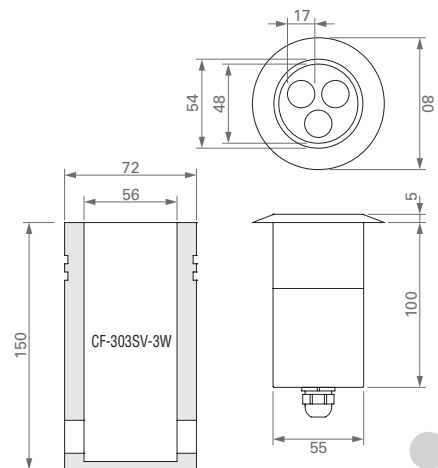

LED RGB version

For LED RGB version see NIDA 2 (pg. 55).

FINITURA / FINISHING

00 10 20 30 40 50 COLORE LED / LED COLOUR

01 03 04 FOCALITÀ / BEAM SPREAD

309-04- AO

CODICE / CODE

CE IP67 ø56 per installazione senza cassaforma for installation without connection box

DIMENSIONI / DIMENSIONS