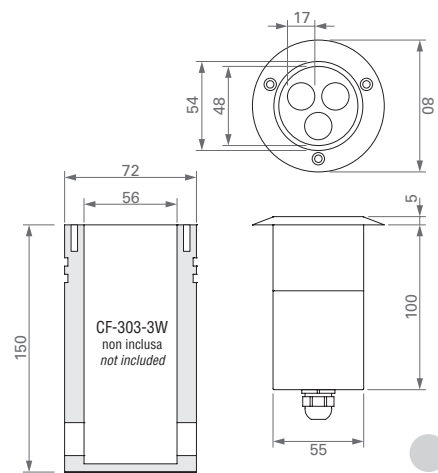

SOLOMO 3

FARETTO con 3 LED da 3 W

Vetro: trasparente.

Alimentazione: in corrente continua 700 mA.

Collegamento in serie.

Consumo: 9,6 W.

Alimentatore consigliato: cod. TRDC/700mA (pg. 187).

In opzione: CASSAFORMA cod. CF-303-3W.

Installazione

Tramite viti o cassaforma CF-303-3W (non inclusa).

Versione con LED RGB

Per versione con LED RGB vedi NIDA 1 (pg. 55).

SPOTLIGHT with 3 LEDs 3 W

Glass: transparent.

Supply current: 700 mA constant.

Serial connection.

Consumption: 9,6 W.

Led power supply: code TRDC/700mA (pg. 187).

Accessories: RECESSED CONNECTION BOX code CF-303-3W.

Installation

By screws or recessed connection box code CF-303-3W (not included).

LED RGB version

For LED RGB version see NIDA 1 (pg. 55).

FINITURA / FINISHING

00 10 20 30 40 50 COLORE LED / LED COLOUR

01 03 04 FOCALITÀ / BEAM SPREAD

309-03- AO

CODICE / CODE

CE IP67 ø56 per installazione senza cassaforma for installation without connection box

DIMENSIONI / DIMENSIONS

SOLOMO 4

FARETTO con 3 LED da 3 W

Vetro: trasparente.

Alimentazione: in corrente continua 700 mA.

Collegamento in serie.

Consumo: 9,6 W.

Alimentatore consigliato: cod. TRDC/700mA (pg. 187).

Cassaforma cod. CF-303SV-3W inclusa.

Installazione

Tramite cassaforma CF-303SV-3W (inclusa).

Versione con LED RGB

Per versione con LED RGB vedi NIDA 2 (pg. 55).

SPOTLIGHT with 3 LEDs 3 W

Glass: transparent.

Supply current: 700 mA constant.

Serial connection.

Consumption: 9,6 W.

Led power supply: code TRDC/700mA (pg. 187).

Recessed connection box code CF-303SV-3W included.

Installation

By recessed connection box code CF-303SV-3W (included).