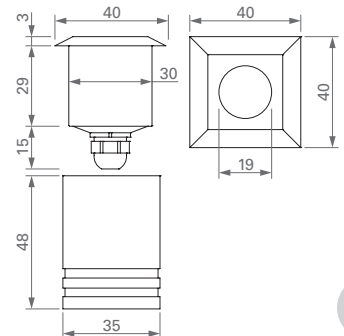

LED RGB version

For LED RGB version see GADES 1 (pg. 56).

AL	AO	CR	GR	FINITURA / FINISHING		
00	10	20	30	40	50	COLORE LED / LED COLOUR
02	03	05	06	FOCALE / BEAM SPREAD		

313-02-

CODICE / CODE

CE IP67 IP68 su richiesta on request

DIMENSIONI / DIMENSIONS