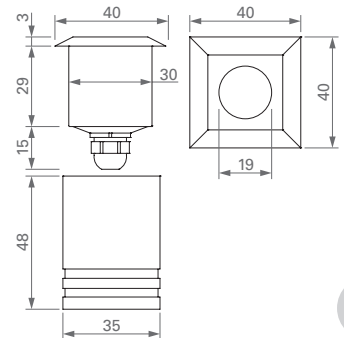

ORICUM 1

FARETTO con 1 LED da 1 W

Corpo: acciaio inox AISI 316.

Vetro: trasparente.

Alimentazione: in corrente continua 350 mA.

Collegamento in serie.

Consumo: 1,4 W.

Alimentatore consigliato: cod. TRDC/350mA (pg. 185).

Installazione

Tramite cassaforma (inclusa).

Versione con LED RGB

Per versione con LED RGB vedi GADES 1 (pg. 56).

SPOTLIGHT with 1 LED 1 W

Body: stainless steel AISI 316.

Glass: transparent.

Supply current: 350 mA constant.

Serial connection.

Consumption: 1.4 W.

Led power supply: code TRDC/350mA (pg. 185).

Installation

By recessed connection box (included).

LED RGB version

For LED RGB version see GADES 1 (pg. 56).

AL	AO	CR	GR	FINITURA / FINISHING		
00	10	20	30	40	50	COLORE LED / LED COLOUR
02	03	05	06	FOCALE / BEAM SPREAD		

312-01-

CODICE / CODE

CE IP67 IP68 su richiesta on request

DIMENSIONI / DIMENSIONS

ORICUM 2

FARETTO con 1 LED da 3 W

Corpo: acciaio inox AISI 316.

Vetro: trasparente.

Alimentazione: in corrente continua 700 mA.

Collegamento in serie.

Consumo: 3,2 W.

Alimentatore consigliato: cod. TRDC/700mA (pg. 187).

Installazione

Tramite cassaforma (inclusa).

Versione con LED RGB

Per versione con LED RGB vedi GADES 1 (pg. 56).

SPOTLIGHT with 1 LED 3 W

Body: stainless steel AISI 316.

Glass: transparent.

Supply current: 700 mA constant.

Serial connection.

Consumption: 3.2 W.

Led power supply: code TRDC/700mA (pg. 187).

Installation

By recessed connection box (included).