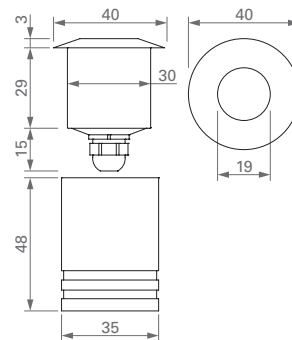

LED RGB version

For LED RGB version see LEGIO 1 (pg. 56).

AL	AO	CR	GR	FINITURA / FINISHING		
00	10	20	30	40	50	COLORE LED / LED COLOUR
02	03	05	06	FOCALE / BEAM SPREAD		

316-02-

CODICE / CODE

DIMENSIONI / DIMENSIONS