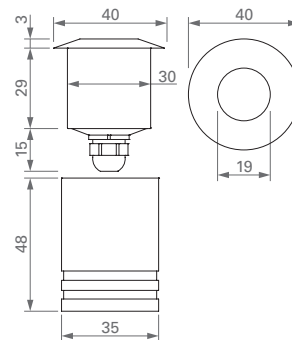

Installazione

Tramite cassaforma (inclusa).

Versione con LED RGB

Per versione con LED RGB vedi LEGIO 1 (pg. 56).

SPOTLIGHT with 1 LED 1 W

Body: stainless steel AISI 316.

Glass: transparent.

Supply current: 350 mA constant.

Serial connection.

Consumption: 1.4 W.

Led power supply: code TRDC/350mA (pg. 185).

Installation

By recessed connection box (included).

LED RGB version

For LED RGB version see LEGIO 1 (pg. 56).

AL	AO	CR	GR	FINITURA / FINISHING		
00	10	20	30	40	50	COLORE LED / LED COLOUR
02	03	05	06	FOCALE / BEAM SPREAD		

315-01-

CODICE / CODE

DIMENSIONI / DIMENSIONS

ONEUM 2

FARETTO con 1 LED da 3 W

Corpo: acciaio inox AISI 316.

Vetro: trasparente.

Alimentazione: in corrente continua 700 mA.

Body: stainless steel AISI 316.

Glass: transparent.

Supply current: 700 mA constant.

Serial connection.

Consumption: 3.2 W.

Led power supply: code TRDC/700mA (pg. 187).

Installation

By recessed connection box (included).