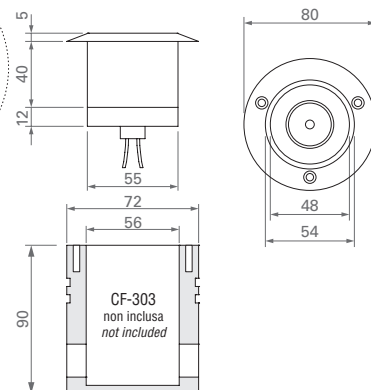

ARBOR 1

FARETTO CON OTTICA ORIENTABILE con 1 LED da 3 W

Vetro: trasparente.

Alimentazione: in corrente continua 700 mA.

Collegamento in serie.

Consumo: 3,2 W.

Alimentatore consigliato: cod. TRDC/700mA (pg. 187).

In opzione: CASSAFORMA cod. CF-303.

Installazione

Tramite viti o cassaforma CF-303 (non inclusa).

Versione con LED RGB

Per versione con LED RGB vedi NARBO 1 (pg. 57).

SPOTLIGHT WITH ADJUSTABLE OPTICS with 1 LED 3 W

Glass: transparent.

Supply current: 700 mA constant.

Serial connection.

Consumption: 3.2 W.

Led power supply: code TRDC/700mA (pg. 187).

Accessories: RECESSED CONNECTION BOX code CF-303.

Installation

By screws or recessed connection box code CF-303 (not included).

LED RGB version

For LED RGB version see NARBO 1 (pg. 57).

FINITURA / FINISHING

00 10 COLORE LED / LED COLOUR

06 08 FOCALITÀ / BEAM SPREAD

317-01- AO

CODICE / CODE

DIMENSIONI / DIMENSIONS

ARBOR 2

FARETTO CON OTTICA ORIENTABILE con 1 LED da 3 W

Vetro: trasparente.

Alimentazione: in corrente continua 700 mA.

Collegamento in serie.

Consumo: 3,2 W.

Alimentatore consigliato: cod. TRDC/700mA (pg. 187).

Cassaforma cod. CF-303SV inclusa.

Installazione

Tramite cassaforma CF-303SV (inclusa).

Versione con LED RGB

Per versione con LED RGB vedi NARBO 2 (pg. 57).

SPOTLIGHT WITH ADJUSTABLE OPTICS with 1 LED 3 W

Glass: transparent.

Supply current: 700 mA constant.

Serial connection.

Consumption: 3.2 W.

Led power supply: code TRDC/700mA (pg. 187).

Recessed connection box code CF-303SV included.

Installation

By recessed connection box code CF-303SV (included).