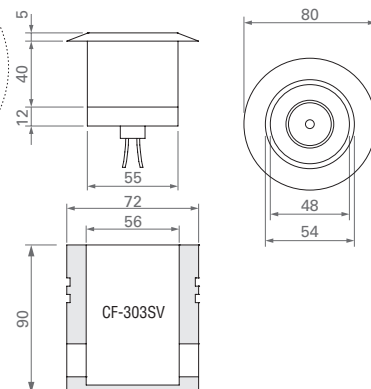

LED RGB version

For LED RGB version see NARBO 2 (pg. 57).

FINITURA / FINISHING

00 10 COLORE LED / LED COLOUR

06 08 FOCALITÀ / BEAM SPREAD

317-02- AO

CODICE / CODE

DIMENSIONI / DIMENSIONS