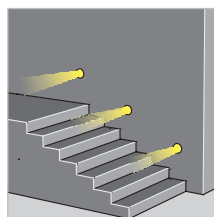

ARBOR 1

FARETTO CON OTTICA ORIENTABILE con 1 LED da 3 W

Vetro: trasparente.

Alimentazione: in corrente continua 700 mA.

Collegamento in serie.

Consumo: 3,2 W.

Alimentatore consigliato: cod. TRDC/700mA (pg. 187).

In opzione: CASSAFORMA cod. CF-303.

Installazione

Tramite viti o cassaforma CF-303 (non inclusa).

Versione con LED RGB

Per versione con LED RGB vedi NARBO 1 (pg. 57).

SPOTLIGHT WITH ADJUSTABLE OPTICS with 1 LED 3 W

Glass: transparent.

Supply current: 700 mA constant.

Serial connection.

Consumption: 3.2 W.

Led power supply: code TRDC/700mA (pg. 187).

Accessories: RECESSED CONNECTION BOX code CF-303.

Installation

By screws or recessed connection box code CF-303 (not included).

LED RGB version

For LED RGB version see NARBO 1 (pg. 57).

FINITURA / FINISHING

00 10 COLORE LED / LED COLOUR

06 08 FOCALITÀ / BEAM SPREAD

317-01- AO

CODICE / CODE

DIMENSIONI / DIMENSIONS

ARBOR 2

FARETTO CON OTTICA ORIENTABILE con 1 LED da 3 W

Vetro: trasparente.

Alimentazione: in corrente continua 700 mA.

Collegamento in serie.

Consumo: 3,2 W.

Alimentatore consigliato: cod. TRDC/700mA (pg. 187).

Cassaforma cod. CF-303SV inclusa.

Installazione

Tramite cassaforma CF-303SV (inclusa).

Versione con LED RGB

Per versione con LED RGB vedi NARBO 2 (pg. 57).

SPOTLIGHT WITH ADJUSTABLE OPTICS with 1 LED 3 W

Glass: transparent.

Supply current: 700 mA constant.

Serial connection.

Consumption: 3.2 W.

Led power supply: code TRDC/700mA (pg. 187).

Recessed connection box code CF-303SV included.

Installation

By recessed connection box code CF-303SV (included).