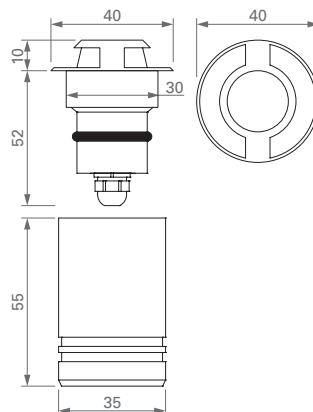

Installazione

Tramite cassaforma (inclusa).

SPOTLIGHT with 1 LED 1 W

One side light emission

Body: stainless steel AISI 316.

Glass: frosted.

Supply current: 350 mA constant.

Serial connection.

Consumption: 1.4 W.

Led power supply: code TRDC/350mA (pg. 185).

Installation

By recessed connection box (included).

DIMENSIONI / DIMENSIONS

AL AO CR GR FINITURA / FINISHING

00 10 20 30 40 50 COLORE LED / LED COLOUR

Collegamento in serie.

Consumo: 1,4 W.

Alimentatore consigliato: cod. TRDC/350mA (pg. 185).

Installazione

Tramite cassaforma (inclusa).

SPOTLIGHT with 1 LED 1 W

Both sides light emission

Body: stainless steel AISI 316.

Glass: frosted.

Supply current: 350 mA constant.

Serial connection.

Consumption: 1.4 W.

Led power supply: code TRDC/350mA (pg. 185).

Installation

By recessed connection box (included).

DIMENSIONI / DIMENSIONS