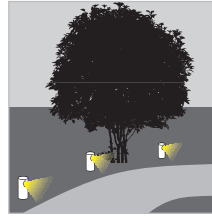

ORMUS 1

FARETTO FISSO DA GIARDINO con 3 LED da 1 W

Alimentazione: in corrente continua 350 mA.

Collegamento in serie.

Consumo: 4,2 W.

Alimentatore consigliato: cod. TRDC/350mA (pg. 185).

Installazione

Tramite cassaforma (inclusa).

LED GARDEN LIGHT with 3 LEDs 1 W

Supply current: 350 mA constant.

Serial connection.

Consumption: 4.2 W.

Led power supply: code TRDC/350mA (pg. 185).

Installation

By recessed connection box (included).

CR	GR	FINITURA / FINISHING					COLORE LED / LED COLOUR					FOCALE / BEAM SPREAD		
		00	10	20	30	40	50							
				01	03	04								