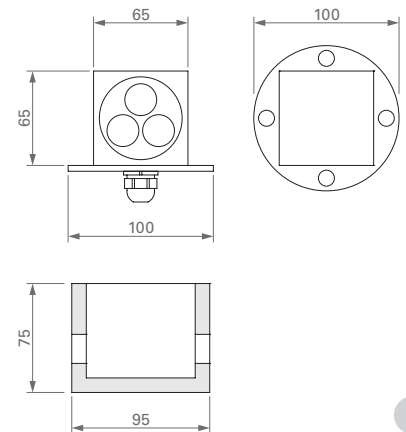

LED GARDEN LIGHT with 3 LEDs 1 W

Supply current: 350 mA constant.

Serial connection.

Consumption: 4.2 W.

Led power supply: code TRDC/350mA (pg. 185).

Installation

By recessed connection box (included).

CR	GR	FINITURA / FINISHING					COLORE LED / LED COLOUR					FOCALE / BEAM SPREAD		
		00	10	20	30	40	50							
				01	03	04								

700-01-

CODICE / CODE

CE IP65

DIMENSIONI / DIMENSIONS