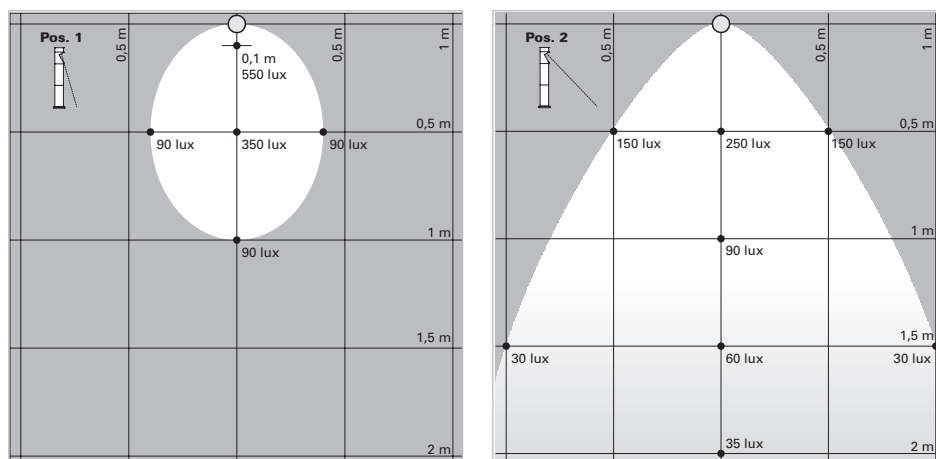

LUMINOSITÀ / LUMINOUS FLUX

CR GR FINITURA / FINISHING
 00 10 20 30 40 50 COLORE LED / LED COLOUR
 06 08 FOCALE / BEAM SPREAD
 701-02- [] [] []
 CODICE / CODE

DIMENSIONI / DIMENSIONS