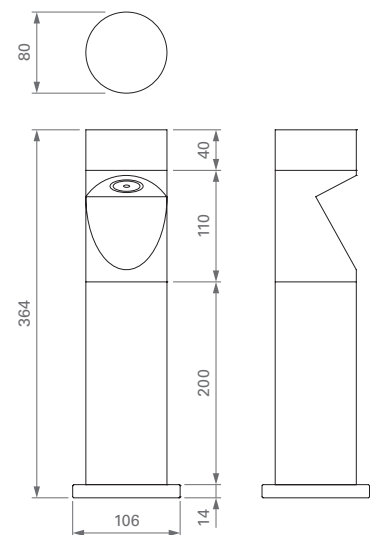

Tramite viti.

LED GARDEN LIGHT WITH ADJUSTABLE OPTIC
with 1 LEDs 3 W

Supply current: 700 mA constant.

Serial connection.

Consumption: 3.2 W.

Power supply included.

Installation

By screws.

LUMINOSITÀ / LUMINOUS FLUX

CR GR FINITURA / FINISHING
 00 10 20 30 40 50 COLORE LED / LED COLOUR
 06 08 FOCALE / BEAM SPREAD
 701-02- [] [] []
 CODICE / CODE

DIMENSIONI / DIMENSIONS