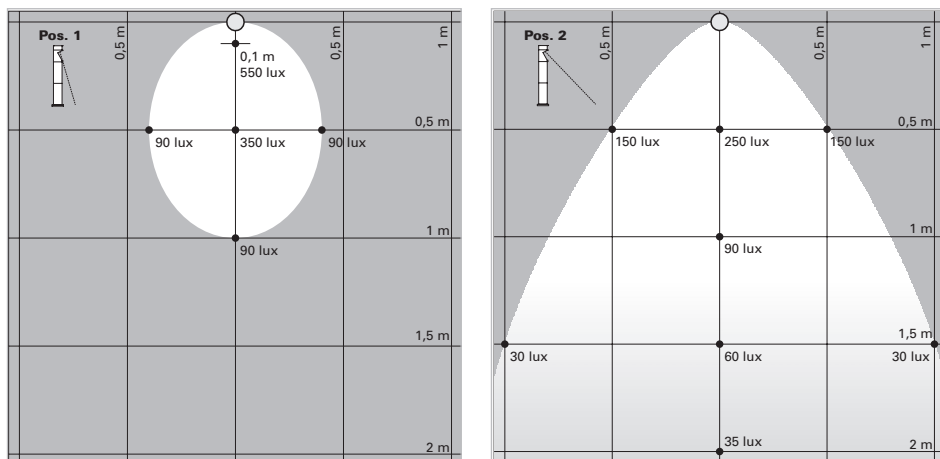

*LED GARDEN LIGHT WITH ADJUSTABLE OPTIC  
with 1 LEDs 3 W*

*Supply current: 700 mA constant.*

*Serial connection.*

*Consumption: 3.2 W.*

*Power supply included.*

*Installation*

*By screws.*

**ORIENTABILITÀ VERTICALE / VERTICAL ADJUSTMENT**

**ORIENTABILITÀ ORIZZONTALE / HORIZONTAL ADJUSTMENT**

**LUMINOSITÀ / LUMINOUS FLUX**

CR GR FINITURA / FINISHING  
00 10 20 30 40 50 COLORE LED / LED COLOUR  
06 08 FOCALE / BEAM SPREAD

701-03-

CODICE / CODE

DIMENSIONI / DIMENSIONS