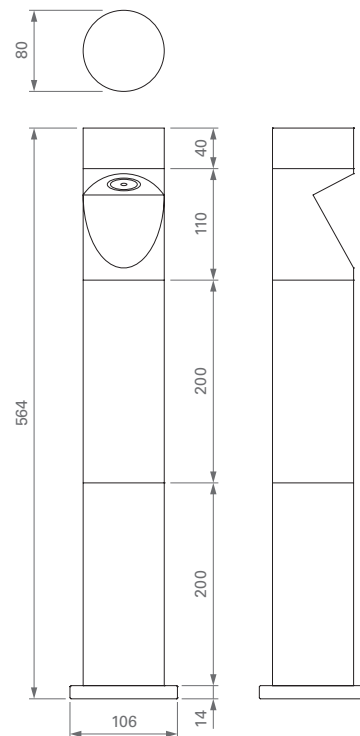

*LED GARDEN LIGHT WITH ADJUSTABLE OPTIC  
with 1 LEDs 3 W*

*Supply current: 700 mA constant.*

*Serial connection.*

*Consumption: 3.2 W.*

*Power supply included.*

*Installation*

*By screws.*

**ORIENTABILITÀ VERTICALE / VERTICAL ADJUSTMENT**

**ORIENTABILITÀ ORIZZONTALE / HORIZONTAL ADJUSTMENT**

**LUMINOSITÀ / LUMINOUS FLUX**

CR GR FINITURA / FINISHING  
00 10 20 30 40 50 COLORE LED / LED COLOUR  
06 08 FOCALE / BEAM SPREAD

701-03-

CODICE / CODE

DIMENSIONI / DIMENSIONS