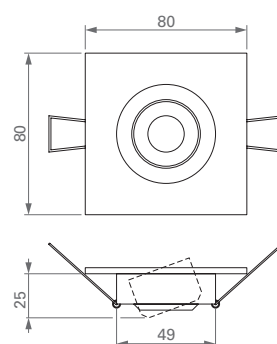

ADJUSTABLE SPOTLIGHT with 1 LED 3 W

Supply current: 700 mA constant.

Serial connection.

Consumption: 3.2 W.

Led power supply: code TRDC/700mA (pg. 187).

Installation

By springs.

DIMENSIONI / DIMENSIONS

Led power supply: code TRDC/700mA (pg. 187).

Installation

By springs.

DIMENSIONI / DIMENSIONS

FINITURA / FINISHING
00 10 COLORE LED / LED COLOUR
FOCALE / BEAM SPREAD
03

418-02- GR □ 03

CODICE / CODE