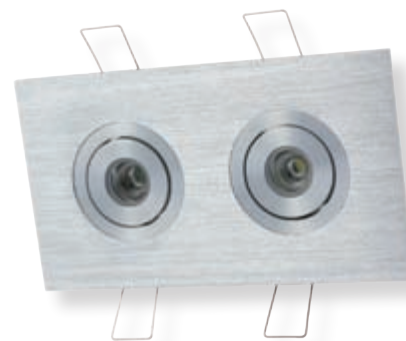

Installation

By springs.

DIMENSIONI / DIMENSIONS

FINITURA / FINISHING
00 10 COLORE LED / LED COLOUR
FOCALE / BEAM SPREAD
03

418-02- GR □ 03

CODICE / CODE