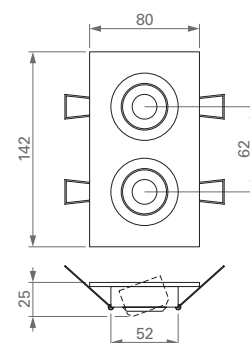

ADJUSTABLE SPOTLIGHT with 1 LED 3 W

Supply current: 700 mA constant.

Serial connection.

Consumption: 3.2 W.

Led power supply: code TRDC/700mA (pg. 187).

Installation

By springs.

DIMENSIONI / DIMENSIONS

Consumo: 6,4 W.

Alimentatore consigliato: cod. TRDC/700mA (pg. 187).

Installazione

Tramite molle.

ADJUSTABLE SPOTLIGHT with 2 LED 3 W

Supply current: 700 mA constant.

Serial connection.

Consumption: 6.4 W.

Led power supply: code TRDC/700mA (pg. 187).

Installation

By springs.

DIMENSIONI / DIMENSIONS

FINITURA / FINISHING
00 10 COLORE LED / LED COLOUR
FOCALE / BEAM SPREAD
03

418-02- GR □ 03

CODICE / CODE