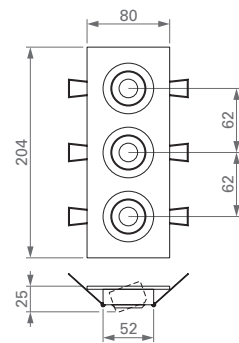

GLEVUM 3

FARETTO ORIENTABILE con 3 LED da 3 W

Alimentazione: in corrente continua 700 mA.

Collegamento in serie.

Consumo: 9,6 W.

Alimentatore consigliato: cod. TRDC/700mA (pg. 187).

Installazione

Tramite molle.

ADJUSTABLE SPOTLIGHT with 3 LED 3 W

Supply current: 700 mA constant.

Serial connection.

Consumption: 9.6 W.

Led power supply: code TRDC/700mA (pg. 187).

Installation

By springs.

FINITURA / FINISHING
00 10 COLORE LED / LED COLOUR
FOCALE / BEAM SPREAD
03

418-03- GR 03

CODICE / CODE

CE IP40 177x55

DIMENSIONI / DIMENSIONS

ARIEL 1

FARETTO CON OTTICA ORIENTABILE

con 1 LED da 3 W

Vetro: trasparente.

ADJUSTABLE SPOTLIGHT with 1 LED 3 W

Glass: transparent.

Supply current: 700 mA constant.

Serial connection.

Consumption: 3.2 W.

Led power supply: code TRDC/700mA (pg. 187).

Installation

By screws.