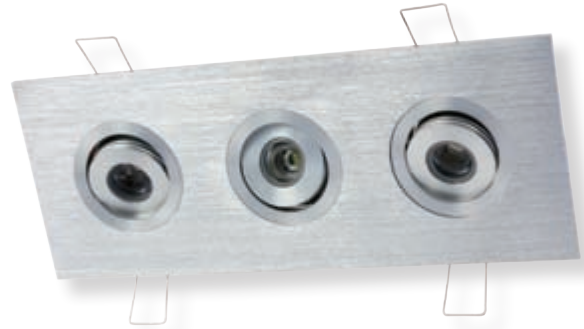

GLEVUM 3

FARETTO ORIENTABILE con 3 LED da 3 W

Alimentazione: in corrente continua 700 mA.

Collegamento in serie.

Consumo: 9,6 W.

Alimentatore consigliato: cod. TRDC/700mA (pg. 187).

Installazione

Tramite molle.

ADJUSTABLE SPOTLIGHT with 3 LED 3 W

Supply current: 700 mA constant.

Serial connection.

Consumption: 9.6 W.

Led power supply: code TRDC/700mA (pg. 187).

Installation

By springs.

FINITURA / FINISHING
00 10 COLORE LED / LED COLOUR
FOCALE / BEAM SPREAD
03

418-03- GR 03

CODICE / CODE

CE IP40 177x55

DIMENSIONI / DIMENSIONS

ARIEL 1

FARETTO CON OTTICA ORIENTABILE

con 1 LED da 3 W

Vetro: trasparente.

ADJUSTABLE SPOTLIGHT with 1 LED 3 W

Glass: transparent.

Supply current: 700 mA constant.

Serial connection.

Consumption: 3.2 W.

Led power supply: code TRDC/700mA (pg. 187).

Installation

By screws.