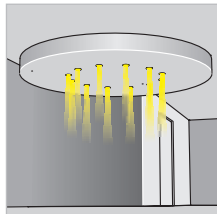

ADJUSTABLE SPOTLIGHT with 1 LED 3 W

Glass: transparent.

Supply current: 700 mA constant.

Serial connection.

Consumption: 3.2 W.

Led power supply: code TRDC/700mA (pg. 187).

Installation

By screws.

LED RGB version

For LED RGB version see SISON 1 (pg. 123)

FINITURA / FINISHING
00 10 COLORE LED / LED COLOUR
FOCALE / BEAM SPREAD
06 08

419-01- AO 06 08

CODICE / CODE

CE IP67 Ø56

DIMENSIONI / DIMENSIONS