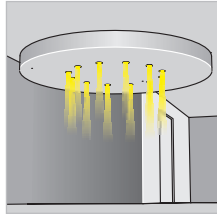

GLEVUM 3

FARETTO ORIENTABILE con 3 LED da 3 W

Alimentazione: in corrente continua 700 mA.

Collegamento in serie.

Consumo: 9,6 W.

Alimentatore consigliato: cod. TRDC/700mA (pg. 187).

Installazione

Tramite molle.

ADJUSTABLE SPOTLIGHT with 3 LED 3 W

Supply current: 700 mA constant.

Serial connection.

Consumption: 9.6 W.

Led power supply: code TRDC/700mA (pg. 187).

Installation

By springs.

FINITURA / FINISHING
00 10 COLORE LED / LED COLOUR
FOCALE / BEAM SPREAD
03

418-03- GR 03

CODICE / CODE

CE IP40 177x55

DIMENSIONI / DIMENSIONS

ARIEL 1

FARETTO CON OTTICA ORIENTABILE

con 1 LED da 3 W

Vetro: trasparente.

ADJUSTABLE SPOTLIGHT with 1 LED 3 W

Glass: transparent.

Supply current: 700 mA constant.

Serial connection.

Consumption: 3.2 W.

Led power supply: code TRDC/700mA (pg. 187).

Installation

By screws.