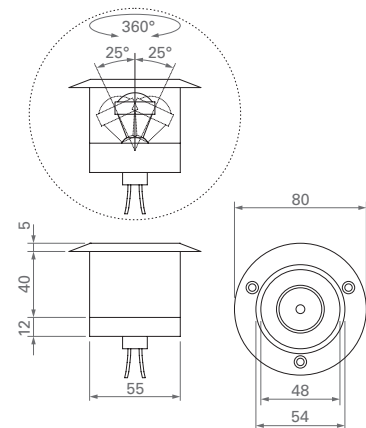

ADJUSTABLE SPOTLIGHT with 3 LED 3 W

Supply current: 700 mA constant.

Serial connection.

Consumption: 9.6 W.

Led power supply: code TRDC/700mA (pg. 187).

Installation

By springs.

FINITURA / FINISHING
00 10 COLORE LED / LED COLOUR
FOCALE / BEAM SPREAD
03

418-03- GR 03

CODICE / CODE

CE IP40 177x55

DIMENSIONI / DIMENSIONS

ARIEL 1

FARETTO CON OTTICA ORIENTABILE

con 1 LED da 3 W

Vetro: trasparente.

ADJUSTABLE SPOTLIGHT with 1 LED 3 W

Glass: transparent.

Supply current: 700 mA constant.

Serial connection.

Consumption: 3.2 W.

Led power supply: code TRDC/700mA (pg. 187).

Installation

By screws.

LED RGB version

For LED RGB version see SISON 1 (pg. 123)

FINITURA / FINISHING
00 10 COLORE LED / LED COLOUR
FOCALE / BEAM SPREAD
06 08

419-01- AO 06 08

CODICE / CODE

CE IP67 Ø56

DIMENSIONI / DIMENSIONS