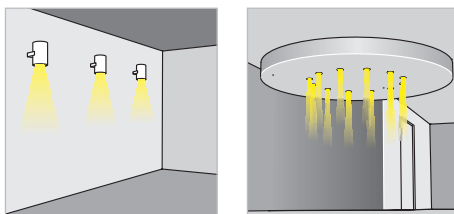

## Installazione

Tramite viti con staffa orientabile (inclusa).

Versione con LED RGB

Disponibile su richiesta.

*ADJUSTABLE SPOTLIGHT with 3 LED 3 W*

*Glass: transparent.*

*Supply current: 700 mA constant.*

*Serial connection.*

## Installation

*Adjustable support with screws included.*

*LED RGB version*

*Available on request.*

DIMENSIONI / DIMENSIONS

AO CR GR FINITURA / FINISHING  
00 10 COLORE LED / LED COLOUR  
01 03 04 FOCALITÀ / BEAM SPREAD