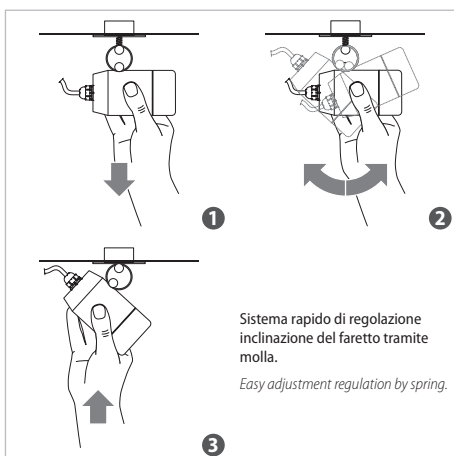

## Installazione

Tramite viti con staffa orientabile (inclusa).

Versione con LED RGB

Disponibile su richiesta.

*ADJUSTABLE SPOTLIGHT with 3 LED 3 W*

*Glass: transparent.*

*Supply current: 700 mA constant.*

*Serial connection.*

## Installation

*Adjustable support with screws included.*

*LED RGB version*

*Available on request.*

DIMENSIONI / DIMENSIONS

AO CR GR FINITURA / FINISHING  
00 10 COLORE LED / LED COLOUR  
01 03 04 FOCALITÀ / BEAM SPREAD