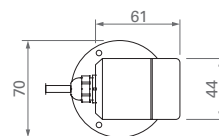

## Installation

*Adjustable support with screws included.*

*LED RGB version*

*Available on request.*

DIMENSIONI / DIMENSIONS

AO CR GR FINITURA / FINISHING  
00 10 COLORE LED / LED COLOUR  
01 03 04 FOCALITÀ / BEAM SPREAD