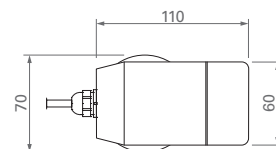

## Installation

*Adjustable support with screws included.*

*LED RGB version*

*Available on request.*

DIMENSIONI / DIMENSIONS

AO CR GR FINITURA / FINISHING  
00 10 COLORE LED / LED COLOUR  
01 03 04 FOCALITÀ / BEAM SPREAD