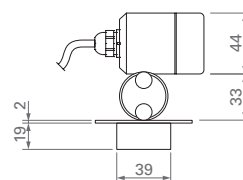

## Installazione

Tramite viti con staffa orientabile (inclusa).

Versione con LED RGB

Disponibile su richiesta.

*ADJUSTABLE SPOTLIGHT with 1 LED 3 W*

*Glass: transparent.*

*Supply current: 700 mA constant.*

*Serial connection.*

## Installation

*Adjustable support with screws included.*

*LED RGB version*

*Available on request.*

DIMENSIONI / DIMENSIONS

AO CR GR FINITURA / FINISHING  
00 10 COLORE LED / LED COLOUR  
01 03 04 FOCALITÀ / BEAM SPREAD