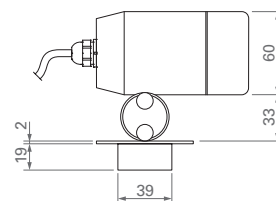

## Installazione

Tramite viti con staffa orientabile (inclusa).

Versione con LED RGB

Disponibile su richiesta.

*ADJUSTABLE SPOTLIGHT with 3 LED 3 W*

*Glass: transparent.*

*Supply current: 700 mA constant.*

*Serial connection.*

## Installation

*Adjustable support with screws included.*

*LED RGB version*

*Available on request.*

DIMENSIONI / DIMENSIONS

AO CR GR FINITURA / FINISHING  
00 10 COLORE LED / LED COLOUR  
01 03 04 FOCALITÀ / BEAM SPREAD