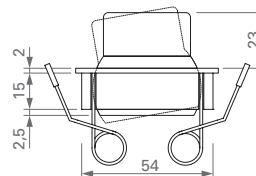

*ADJUSTABLE SPOTLIGHT with 1 LED 3 W*

Supply current: 700 mA constant.

Serial connection.

Consumption: 3.2 W.

Led power supply: code TRDC/700mA (pg. 187).

**Installation**

By springs.

DIMENSIONI / DIMENSIONS