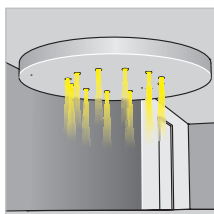

*ADJUSTABLE SPOTLIGHT with 1 LED 3 W*

Supply current: 700 mA constant.

Serial connection.

Consumption: 3.2 W.

Led power supply: code TRDC/700mA (pg. 187).

**Installation**

By springs.

DIMENSIONI / DIMENSIONS