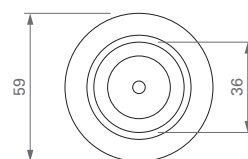

*ADJUSTABLE SPOTLIGHT with 1 LED 3 W*

Supply current: 700 mA constant.

Serial connection.

Consumption: 3.2 W.

Led power supply: code TRDC/700mA (pg. 187).

**Installation**

By fixing nut.

DIMENSIONI / DIMENSIONS