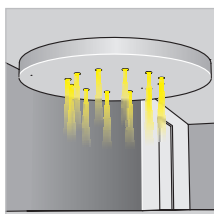

*ADJUSTABLE SPOTLIGHT with 1 LED 3 W*

Supply current: 700 mA constant.

Serial connection.

Consumption: 3.2 W.

Led power supply: code TRDC/700mA (pg. 187).

**Installation**

By fixing nut.

DIMENSIONI / DIMENSIONS