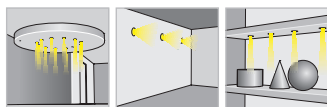

Installation

By springs.

DIMENSIONI / DIMENSIONS

CR GR OR FINITURA / FINISHING
00 10 20 30 40 50 COLORE LED / LED COLOUR
FOCALE / BEAM SPREAD

439-01-   88

CODICE / CODE