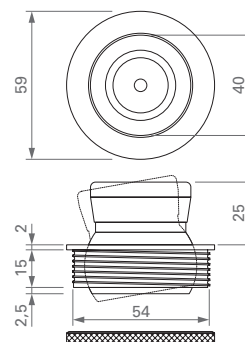

Serial connection.

Consumption: 3.2 W.

Led power supply: code TRDC/700mA (pg. 187).

Installation

By fixing nut.

DIMENSIONI / DIMENSIONS

CR GR OR FINITURA / FINISHING
00 10 20 30 40 50 COLORE LED / LED COLOUR
FOCALE / BEAM SPREAD

Serial connection.

Consumption: 3.2 W.

Led power supply: code TRDC/700mA (pg. 187).

Installation

By springs.

DIMENSIONI / DIMENSIONS

CR GR OR FINITURA / FINISHING
00 10 20 30 40 50 COLORE LED / LED COLOUR
FOCALE / BEAM SPREAD