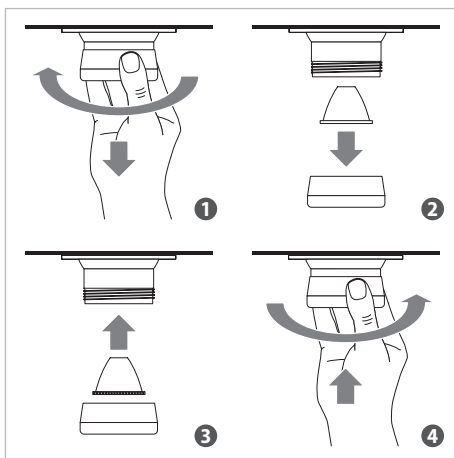

The spotlight is supplied with n. 3 replaceable lens wich give different angle beams effect, in order to satisfy different demands and be suitable for different lighting projects.

Supply current: 700 mA constant.

Serial connection.

Consumption: 3.2 W.

Led power supply: code TRDC/700mA (pg. 187).

Installation

By fixing nut.

DIMENSIONI / DIMENSIONS

CR GR OR FINITURA / FINISHING
00 10 20 30 40 50 COLORE LED / LED COLOUR
FOCALE / BEAM SPREAD