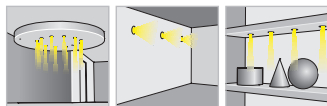

UTINUM 1

FARETTO ORIENTABILE con 1 LED da 3 W LENTE SOSTITUIBILE

Il faretto è fornito con un kit di 3 lenti sostituibili. Con la semplice sostituzione della lente è possibile ottenere diversi tipi di fasci luminosi in modo da ottenere l'illuminazione più adatta a seconda delle specifiche esigenze.

Alimentazione: in corrente continua 700 mA.

Collegamento in serie.

Consumo: 3,2 W.

Alimentatore consigliato: cod. TRDC/700mA (pg. 187).

Installazione

Tramite dado di fissaggio.

ADJUSTABLE SPOTLIGHT with 1 LED 3 W LENS REPLACEABLE

The spotlight is supplied with n. 3 replaceable lens wich give different angle beams effect, in order to satisfy different demands and be suitable for different lighting projects.

Supply current: 700 mA constant.

Serial connection.

Consumption: 3.2 W.

Led power supply: code TRDC/700mA (pg. 187).

Installation

By fixing nut.

DIMENSIONI / DIMENSIONS

CR GR OR FINITURA / FINISHING
00 10 20 30 40 50 COLORE LED / LED COLOUR
FOCALE / BEAM SPREAD

438-01-   88

CODICE / CODE

PONS 1

FARETTO ORIENTABILE con 1 LED da 3 W LENTE SOSTITUIBILE

Il faretto è fornito con un kit di 3 lenti sostituibili. Con la semplice sostituzione della lente è possibile ottenere diversi tipi di fasci luminosi in modo da ottenere l'illuminazione più adatta a seconda delle specifiche esigenze.

Alimentazione: in corrente continua 700 mA.

Collegamento in serie.

Consumo: 3,2 W.

Alimentatore consigliato: cod. TRDC/700mA (pg. 187).

Installazione

Tramite molle.

ADJUSTABLE SPOTLIGHT with 1 LED 3 W LENS REPLACEABLE

The spotlight is supplied with n. 3 replaceable lens wich give different angle beams effect, in order to satisfy different demands and be suitable for different lighting projects.

Supply current: 700 mA constant.

Serial connection.

Consumption: 3.2 W.

Led power supply: code TRDC/700mA (pg. 187).