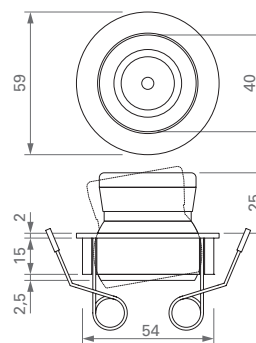

Serial connection.

Consumption: 3.2 W.

Led power supply: code TRDC/700mA (pg. 187).

Installation

By fixing nut.

DIMENSIONI / DIMENSIONS

CR GR OR FINITURA / FINISHING
00 10 20 30 40 50 COLORE LED / LED COLOUR
FOCALE / BEAM SPREAD

Serial connection.

Consumption: 3.2 W.

Led power supply: code TRDC/700mA (pg. 187).

Installation

By springs.

DIMENSIONI / DIMENSIONS

CR GR OR FINITURA / FINISHING
00 10 20 30 40 50 COLORE LED / LED COLOUR
FOCALE / BEAM SPREAD