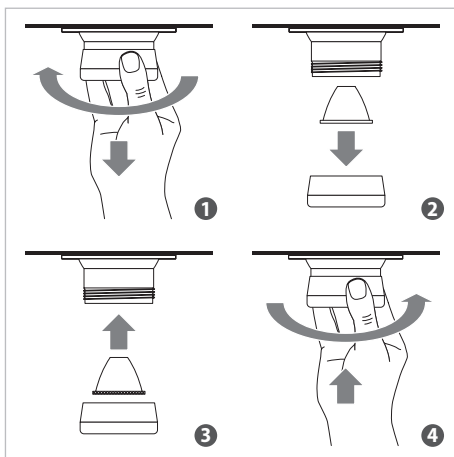

Installation

By springs.

DIMENSIONI / DIMENSIONS

CR GR OR FINITURA / FINISHING
00 10 20 30 40 50 COLORE LED / LED COLOUR
FOCALE / BEAM SPREAD

439-01-   88

CODICE / CODE