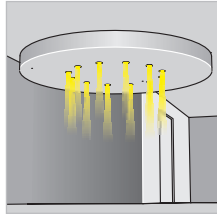

TRON 1

FARETTO FISSO con 3 LED da 1 W

Vetro: satinato.

Alimentazione: in corrente continua 350 mA.

Collegamento in serie.

Consumo: 4,5 W.

Alimentatore consigliato: cod. TRDC/350mA (pg. 185).

Installazione

Tramite cassaforma.

Versione con LED RGB

Per versione con LED RGB vedi ROSS 1 (pg. 134).

SPOTLIGHT with 3 LEDs 1 W

Glass: frosted.

Supply current: 350 mA constant.

Serial connection.

Consumption: 4.5 W.

Led power supply: code TRDC/350mA (pg. 185).

Installation

By recessed connection box.

LED RGB version

For LED RGB version see ROSS 1 (pg. 134).

BI	CR	KS	FINITURA / FINISHING			
00	10	20	30	40	50	COLORE LED / LED COLOUR
			FOCALE / BEAM SPREAD			

454-01-

CODICE / CODE

DIMENSIONI / DIMENSIONS

TRON 2

FARETTO FISSO con 3 LED da 3 W

Vetro: satinato.

Alimentazione: in corrente continua 700 mA.

Collegamento in serie.

Consumo: 9,6 W.

Alimentatore consigliato: cod. TRDC/700mA (pg. 187).

Installazione

Tramite cassaforma.

Versione con LED RGB

Per versione con LED RGB vedi ROSS 1 (pg. 134).

SPOTLIGHT with 3 LEDs 3 W

Glass: frosted.

Supply current: 700 mA constant.

Serial connection.

Consumption: 9.6 W.

Led power supply: code TRDC/700mA (pg. 187).

Installation

By recessed connection box.