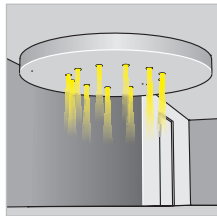

LED RGB version

For LED RGB version see ROSS 1 (pg. 134).

BI	CR	KS	FINITURA / FINISHING			
00	10	20	30	40	50	COLORE LED / LED COLOUR
			FOCALE / BEAM SPREAD			

454-02-

CODICE / CODE

DIMENSIONI / DIMENSIONS