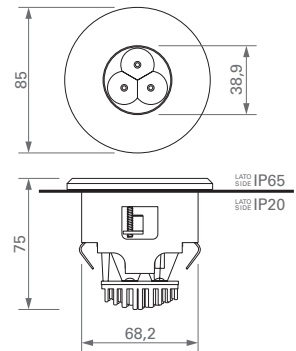

TRON 1

FARETTO FISSO con 3 LED da 1 W

Vetro: satinato.

Alimentazione: in corrente continua 350 mA.

Collegamento in serie.

Consumo: 4,5 W.

Alimentatore consigliato: cod. TRDC/350mA (pg. 185).

Installazione

Tramite cassaforma.

Versione con LED RGB

Per versione con LED RGB vedi ROSS 1 (pg. 134).

SPOTLIGHT with 3 LEDs 1 W

Glass: frosted.

Supply current: 350 mA constant.

Serial connection.

Consumption: 4.5 W.

Led power supply: code TRDC/350mA (pg. 185).

Installation

By recessed connection box.

LED RGB version

For LED RGB version see ROSS 1 (pg. 134).

BI	CR	KS	FINITURA / FINISHING			
00	10	20	30	40	50	COLORE LED / LED COLOUR
			FOCALE / BEAM SPREAD			

454-01-

CODICE / CODE

DIMENSIONI / DIMENSIONS

TRON 2

FARETTO FISSO con 3 LED da 3 W

Vetro: satinato.

Alimentazione: in corrente continua 700 mA.

Collegamento in serie.

Consumo: 9,6 W.

Alimentatore consigliato: cod. TRDC/700mA (pg. 187).

Installazione

Tramite cassaforma.

Versione con LED RGB

Per versione con LED RGB vedi ROSS 1 (pg. 134).

SPOTLIGHT with 3 LEDs 3 W

Glass: frosted.

Supply current: 700 mA constant.

Serial connection.

Consumption: 9.6 W.

Led power supply: code TRDC/700mA (pg. 187).

Installation

By recessed connection box.