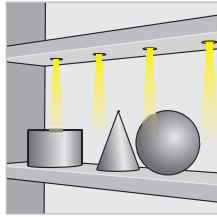

ARCIS 1

**FARETTO ORIENTABILE
CON GUAINA L=25 CM
con 1 LED da 1 W**

Alimentatore separato

Alimentazione: in corrente continua 350 mA.

Collegamento in serie.

Consumo: 1,4 W.

Alimentatore consigliato: cod. TRDC/350mA (pg. 185).

Installazione

Tramite viti.

*SPOTLIGHT WITH 25 CM FLEXIBLE TUBE LIGHT
with 1 LED 1 W*

Power supply not integrated

Supply current: 350 mA constant.

Serial connection.

Consumption: 1.4 W.

Led power supply: code TRDC/350mA (pg. 185).

Installation

By screws.

FINITURA / FINISHING

00 10 COLORE LED / LED COLOUR

06 08 FOCALE / BEAM SPREAD

477-01- CR

CODICE / CODE

CE