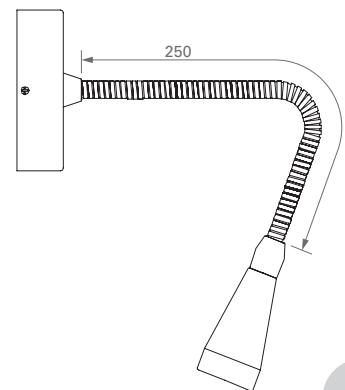

FINITURA / FINISHING

00 10 COLORE LED / LED COLOUR

06 08 FOCALE / BEAM SPREAD

477-02- CR

CODICE / CODE

CE

IP20

DIMENSIONI / DIMENSIONS