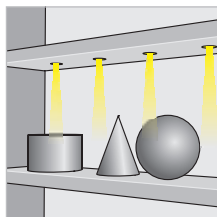

FINITURA / FINISHING

00 10 COLORE LED / LED COLOUR

06 08 FOCALE / BEAM SPREAD

477-02- CR

CODICE / CODE

CE

IP20

DIMENSIONI / DIMENSIONS