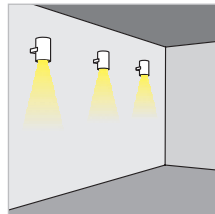

FINITURA / FINISHING

00 10 COLORE LED / LED COLOUR

06 08 FOCALE / BEAM SPREAD

477-02- CR

CODICE / CODE

CE

IP20

DIMENSIONI / DIMENSIONS