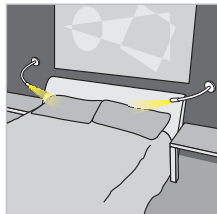

FINITURA / FINISHING

00 10 COLORE LED / LED COLOUR

06 08 FOCALE / BEAM SPREAD

477-02- CR

CODICE / CODE

CE

IP20

DIMENSIONI / DIMENSIONS