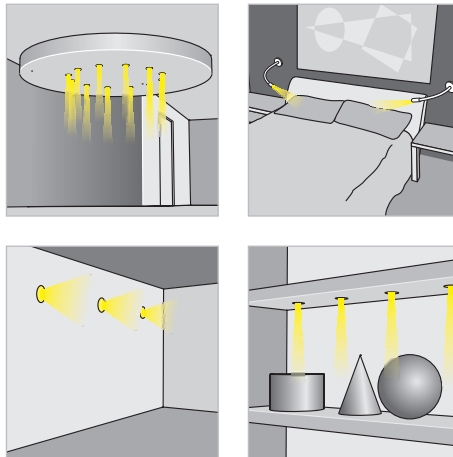

Installation

By fixing nut.

FINITURA / FINISHING

00 10 20 30 40 50 COLORE LED / LED COLOUR

06 08 FOCALE / BEAM SPREAD

417-02-

CODICE / CODE