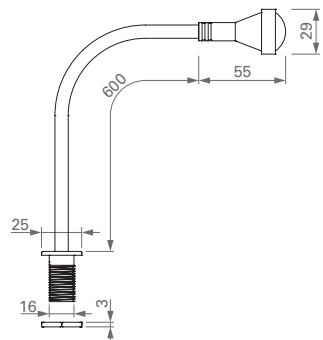

### ADJUSTABLE SPOTLIGHT with 1 LED 1 W

Supply current: 350 mA constant.

Serial connection.

Consumption: 1.4 W.

Led power supply: code TRDC/350mA (pg. 185).

#### Installation

By fixing nut.

FINITURA / FINISHING

00 10 20 30 40 50 COLORE LED / LED COLOUR

06 08 FOCALE / BEAM SPREAD

417-01-

CODICE / CODE

DIMENSIONI / DIMENSIONS

#### Installation

By fixing nut.

FINITURA / FINISHING

00 10 20 30 40 50 COLORE LED / LED COLOUR

06 08 FOCALE / BEAM SPREAD

417-02-

CODICE / CODE

DIMENSIONI / DIMENSIONS