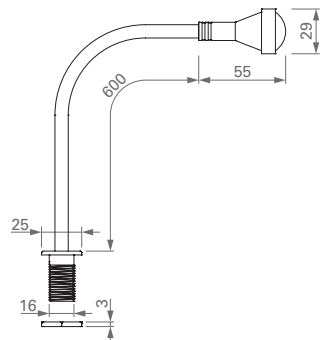

#### Installation

By fixing nut.

FINITURA / FINISHING

00 10 20 30 40 50 COLORE LED / LED COLOUR

06 08 FOCALE / BEAM SPREAD

417-02-

CODICE / CODE

DIMENSIONI / DIMENSIONS