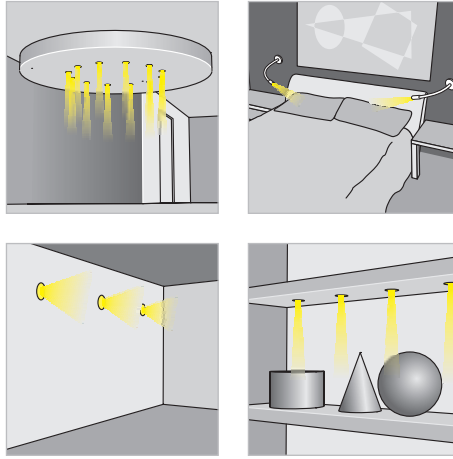

ISARIUM 1

FARETTO ORIENTABILE con 1 LED da 1 W

Alimentazione: in corrente continua 350 mA.

Collegamento in serie.

Consumo: 1,4 W.

Alimentatore consigliato: cod. TRDC/350mA (pg. 185).

Installazione

Tramite dado di fissaggio.

ADJUSTABLE SPOTLIGHT with 1 LED 1 W

Supply current: 350 mA constant.

Serial connection.

Consumption: 1.4 W.

Led power supply: code TRDC/350mA (pg. 185).

Installation

By fixing nut.

FINITURA / FINISHING

00 10 20 30 40 50 COLORE LED / LED COLOUR

06 08 FOCALE / BEAM SPREAD

417-01-

CODICE / CODE